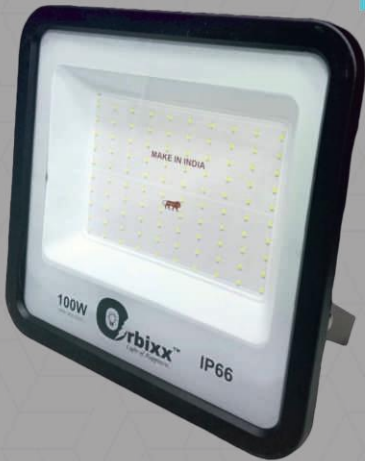

TRACK PATTI

Size : 1 mtr. & 2 mtr.

Body Color : White & Black

4KV HPF DRIVER 440V PROTECTION

7W JUNCTION LIGHT LED

Power	7W (OX-067)
Operating Voltage	100-300v AC
Surge Protection	Up to 4KV
High Voltage	440V AC
Power Factor	>0.99
Dimensions	108mm Dia. x 50mm
Cut Out	78mm
Life Span	50000 Hours
LED Lumen	770 Lumen
CCT - WH/WW/BL/RD/GR/PK/ 3 in 1	

FLOOD LIGHT GM MODEL

Power	50W (OX-076)	100W (OX-077)	200W (OX-078)
Operating Voltage	100-300v AC	100-300v AC	100-300v AC
Surge Protection	Up to 6KV	Up to 6KV	Up to 6KV
High Voltage	440V AC	440V AC	440V AC
Power Factor	>0.99	>0.99	>0.99
Dimensions	230x225x60mm	285x275x85mm	365x285x110mm
Life Span	50000 Hours	50000 Hours	50000 Hours
LED Lumen	5500 Lumen	11000 Lumen	22000 Lumen