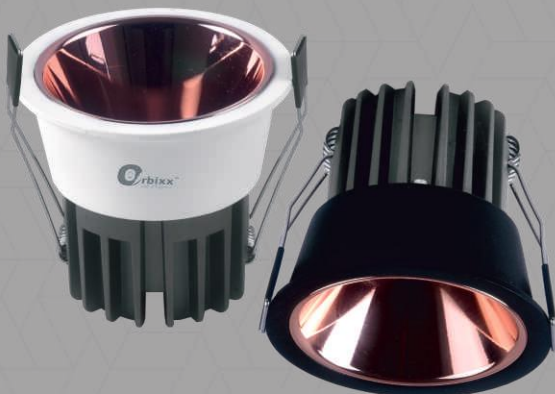

Rose Gold, Ase Grey, CCT - 3000K, 4000K, 6500K
Body: Black / White

COB DEEP LIGHT

Power	<u>7W (OX-034)</u>	<u>12W (OX-035)</u>	<u>18W (OX-036)</u>
Operating Voltage	100-300v AC	100-300v AC	100-300v AC
Surge Protection	Up to 4KV	Up to 4KV	Up to 4KV
High Voltage	440V AC	440V AC	440V AC
Power Factor	>0.99	>0.99	>0.99
Efficiency	>90%	>90%	>90%
CRI	>80	>80	>80
Dimensions	60mm	80mm Dia. x 85mm	95mm Dia. x 93mm
Cut Out	55mm	75mm	90mm
Life Span	50000 Hours	50000 Hours	50000 Hours
LED Lumen	770 Lumen	1320 Lumen	1980 Lumen

CCT - 3000K, 4000K, 6500K

COB LIGHT with REFLECTOR

Power	<u>7W (OX-048)</u>	<u>12W (OX-049)</u>
Operating Voltage	100-300v AC	100-300v AC
Surge Protection	Up to 4KV	Up to 4KV
High Voltage	440V AC	440V AC
Power Factor	>0.99	>0.99
Efficiency	>90%	>90%
CRI	>80	>80
Dimensions	60mm Dia. x 65mm	80mm Dia. x 85mm
Cut Out	55mm	75mm
Life Span	50000 Hours	50000 Hours
LED Lumen	770 Lumen	1320 Lumen