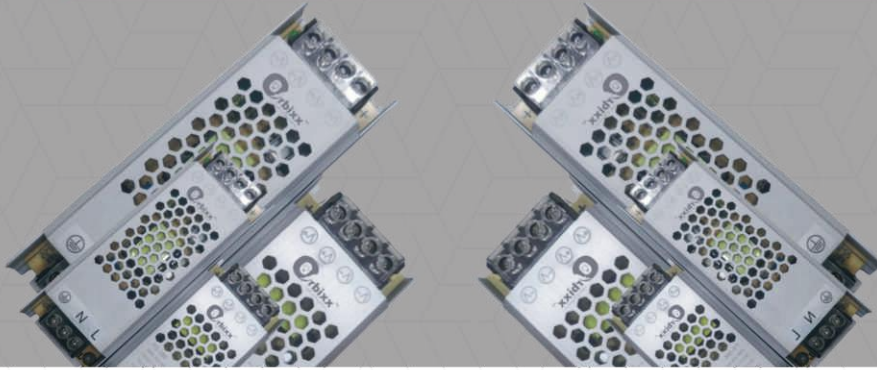

SMPS SLIM DRIVER

Power	5 AMP (OX-111)	10AMP (OX-112)	15AMP (OX-113)	20AMP (OX-114)	25AMP (OX-115)	30AMP (OX-116)
Input Voltage	170-240V	170-240V	170-240V	170-240V	170-240V	170-240V
Output Voltage	12V/5A	12V/10A	12V/15A	12V/20A	12V/25A	12V/30A
Power (Watts)	Max 60W	Max 120W	Max 180W	Max 240W	Max 300W	Max 360W
IP Rating	IP 20	IP 20	IP 20	IP 20	IP 20	IP 20