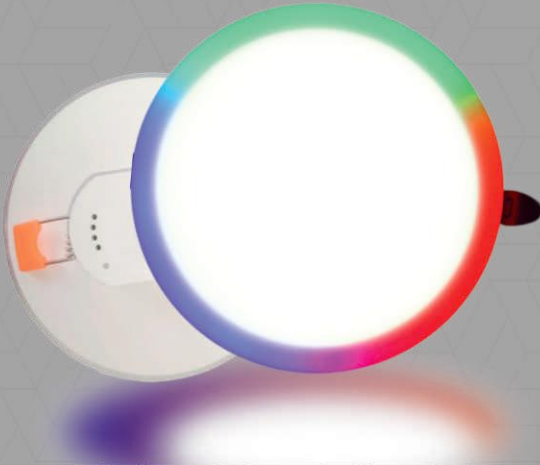

RIMLESS COLOUR PANEL

Power	<u>7+7W (OX-07)</u>	<u>12+12W (OX-08)</u>
Operating Voltage	100-300v AC	100-300v AC
Surge Protection	Up to 4KV	Up to 4KV
High Voltage	440V AC	440V AC
Power Factor	>0.99	>0.99
Dimensions	88mm Dia. x 47mm	125mm Dia. x 47mm
Cutout	47mm	47mm
Life Span	50000 Hours	50000 Hours
LED Lumen	770 Lumen	1320 Lumen

**CW+PGB | CW+BLUE | CW+PINK | CW+GREEN
CW+RED | CW+AMBER | CW+WW**

DEEP SPOT COB