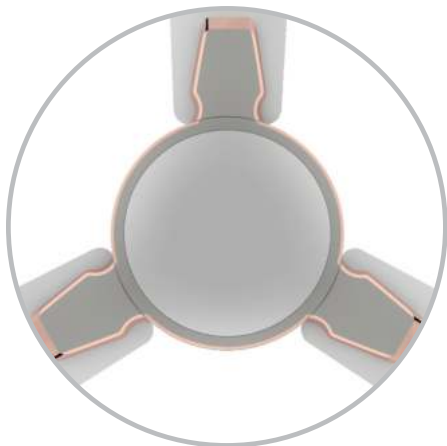

Pearl White Titanium