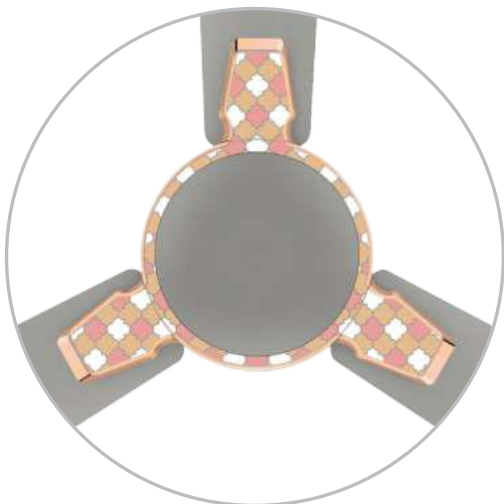

Color Range

Titanium