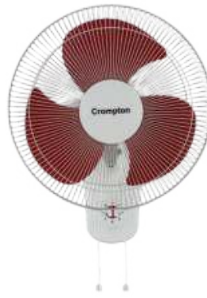

NEW

Color Range

White Red

GALE CLASSIC

- Superior air delivery
- Thermal overload protection for long lasting motor
- Smooth oscillation
- Unique range of colors

Sweep (mm)	Power Inputs (Watts)	Speed (RPM)	Air Delivery (CMM)
400	115 W	2100	105

Color Range

HIGH FLO WAVE PLUS

- High air delivery
- Improved blade design
- Smooth oscillation
- Thermal overload protection for long lasting motor

Sweep (mm)	Power Inputs (Watts)	Speed (RPM)	Air Delivery (CMM)
400	60 W	1350	85