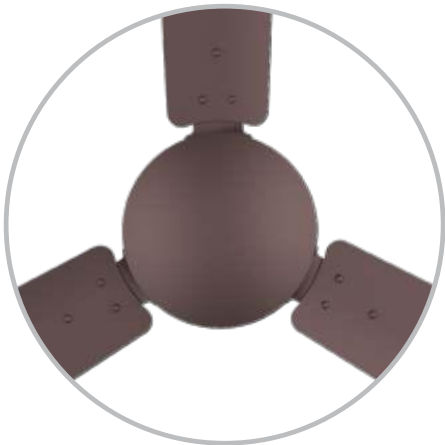

Color Range
Matte

Irish Coffee