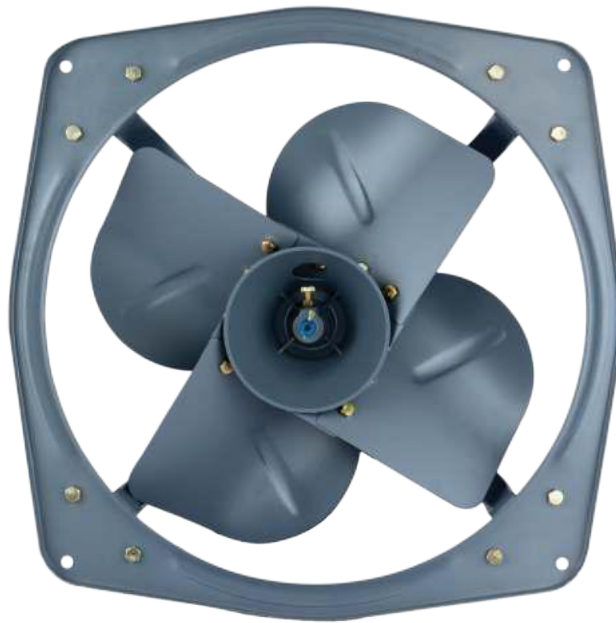

HEAVY DUTY EXHAUST FANS

- Totally enclosed, continuously rated highly efficient heavy-duty motor
- Aerodynamically contoured blades provide maximum air with minimum power consumption
- Rigid frame with rubber mountings for silent operations
- Anti-corrosive blade & body
- Degree of protection : IP55 rated

SPECIFICATIONS

Model Name	Impeller Diameter (mm)	Phase	Pole	Power Inputs (Watts)	Speed (RPM)	Air Delivery (CMH)	Current (AMP)	Noise Level (dBA)
EXHD300-4-1 (ISI)*	300	Single	4 Pole	90 W	1400	1710	0.43	56
EXHD300-6-1 (ISI)	300	Single	6 Pole	55 W	950	1145	0.26	54
EXHD380-4-1 (ISI)	380	Single	4 Pole	150 W	1400	3250	0.72	63
EXHD380-4-3	380	Three	4 Pole	150 W	1400	3250	0.30	63
EXHD380-6-1	380	Single	6 Pole	100 W	950	2000	0.48	56
EXHD450-4-1 (ISI)*	450	Single	4 Pole	350 W	1400	6120	1.98	65
EXHD450-4-3	450	Three	4 Pole	350 W	1400	6120	0.94	65
EXHD450-6-1	450	Single	6 Pole	145 W	950	3900	0.70	63
EXHD600-6-1	600	Single	6 Pole	550 W	950	9400	2.65	65
EXHD600-6-3	600	Three	6 Pole	550 W	950	9400	1.27	65
EXHD900-8-3	900	Three	8 Pole	1200 W	700	25200	2.60	68

* Also available in IP65 rating for Industries like Ceramic, Spice, Cement etc.