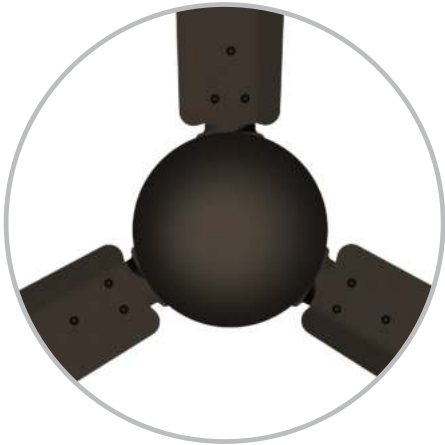

Color Range
Gloss

Bakers Brown