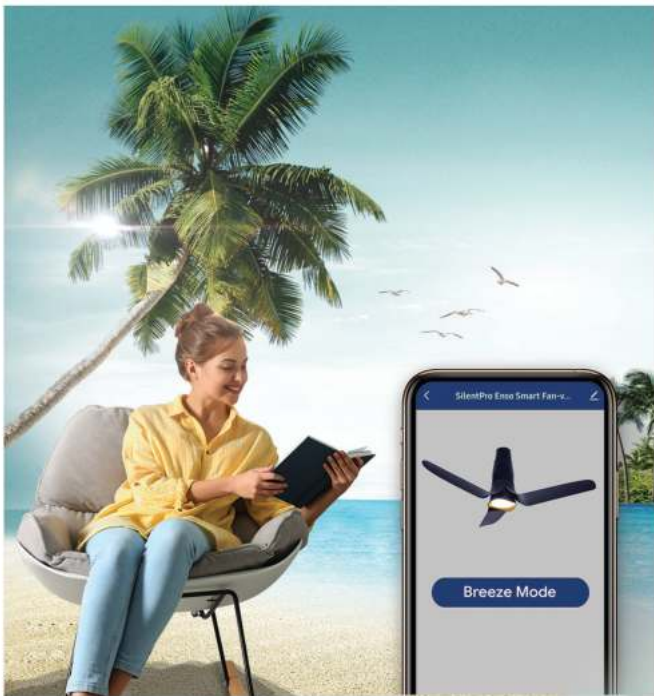

Operate from anywhere