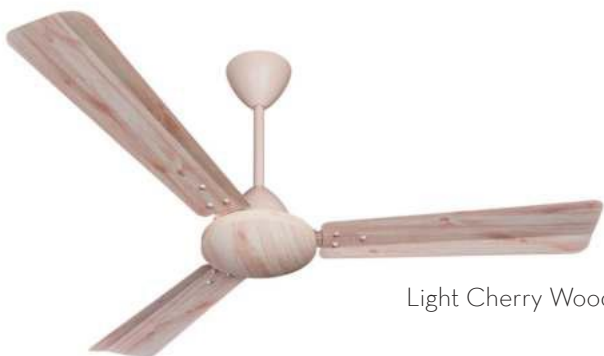

Color Range

Light Cherry Wood