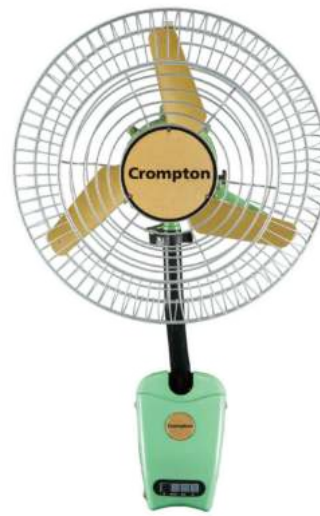

Wall

VORTEX SERIES (AIR CIRCULATORS)

- Aerodynamically designed blades for higher air delivery
- Heavy duty motor with double ball bearing for longer life
- Wider Oscillation at 85°
- Heavy Base for greater stability
- Improved guard design
- Attractive aesthetics

450 mm	600 mm	750 mm
Pedestal	Pedestal	Pedestal
Wall	Wall	Wall