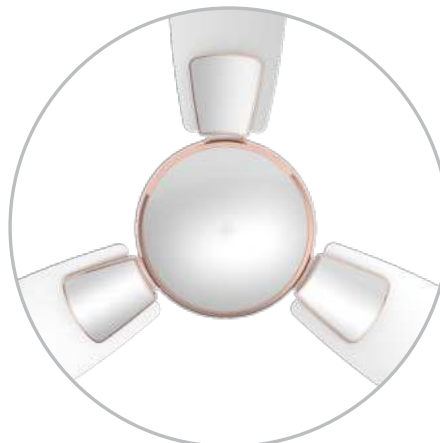

Silver Magic White