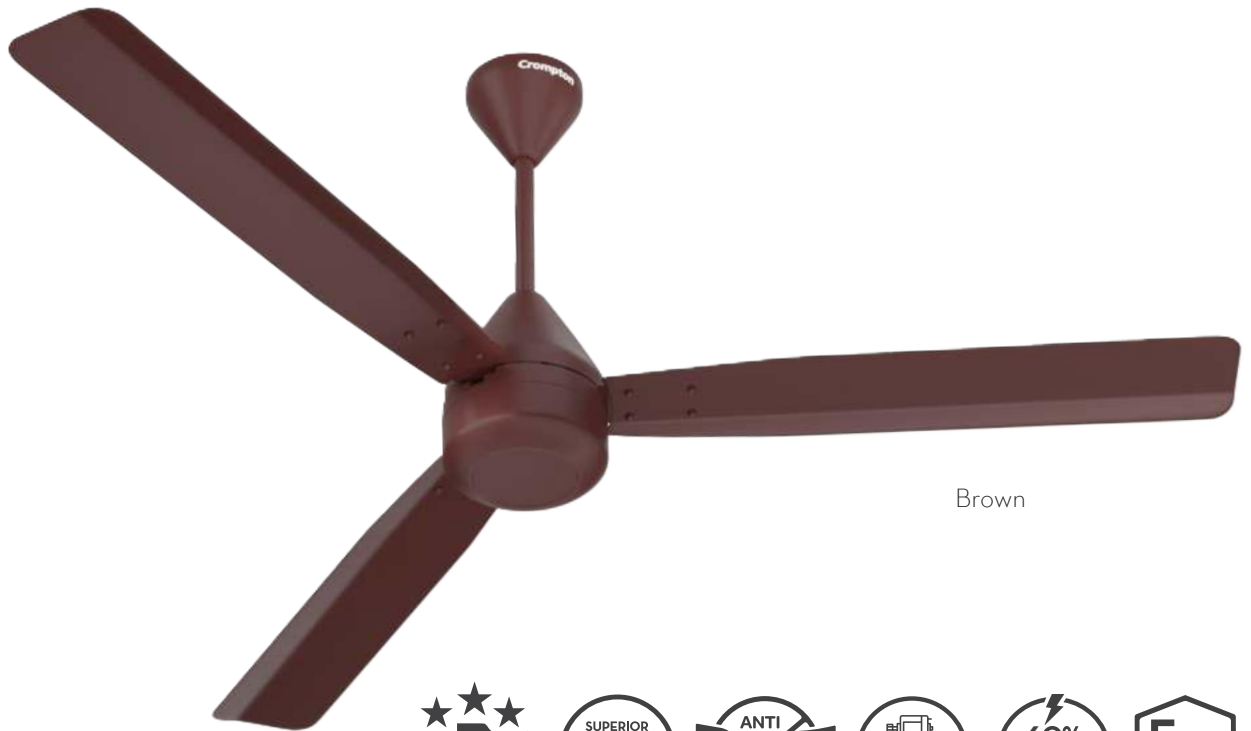

- MULTI-PAIRING
REMOTE FUNCTION
- INTELLIGENT
MEMORY FUNCTION
- SLEEP WELL TIMER
FUNCTION

Matte Black

**ROVERR
NON UNDERLIGHT**

- Powerful motor with ActivBLDC technology consuming only 37W
- Safety cable for more secure installation
- Fluidic telescopic design compatible with all types of ceilings
- Attracts 50% lesser dust than normal fans

Star Rating	Sweep (mm)	Power Inputs (Watts)	Speed (RPM)	Air Delivery (CMM)
5 Star	1200	37 W	360	230

Room Type - Living Room. Bedroom.

Color Range

Pristine White

Champagne Gold

Brown

GROOVE

- BEE 5 STAR Rated fan
- Safety cable for more secure installation
- 60% Savings on electricity costs
- Compatible with home wall regulator
- Best in class air delivery
- Anti-Dust - In select models only