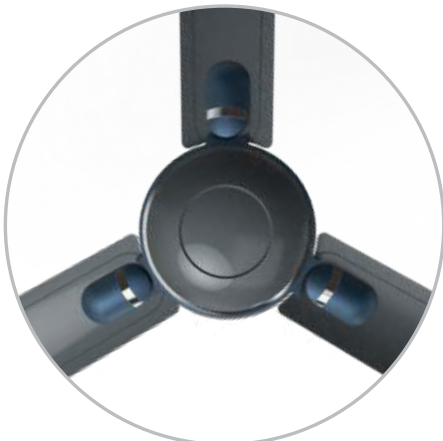

Color Range

Grey Chrome