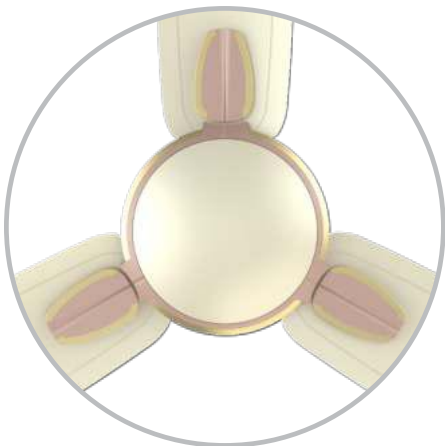

Pearl Ivory