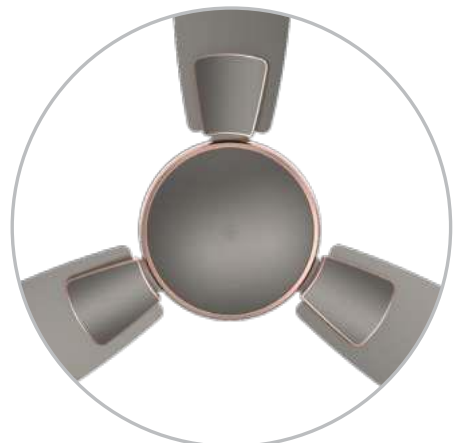

NEW

TORO

- Contemporary design to compliment modern décor
- Broad and aerodynamically designed blades for high air delivery
- Anti-corrosive blade & body

Star Rating	Sweep (mm)	Power Inputs (Watts)	Speed (RPM)	Air Delivery (CMM)
1 Star	1200	53 W	370	220

Room Type - Living Room. Bedroom.

Color Range

Warm Grey