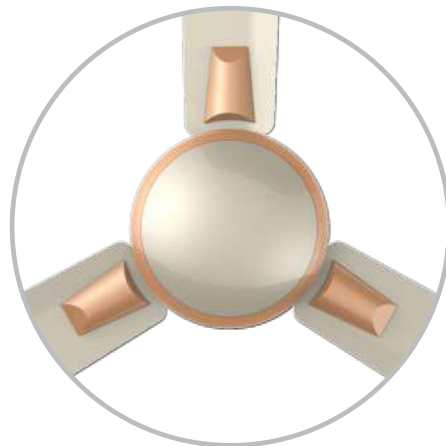

Butter Scotch