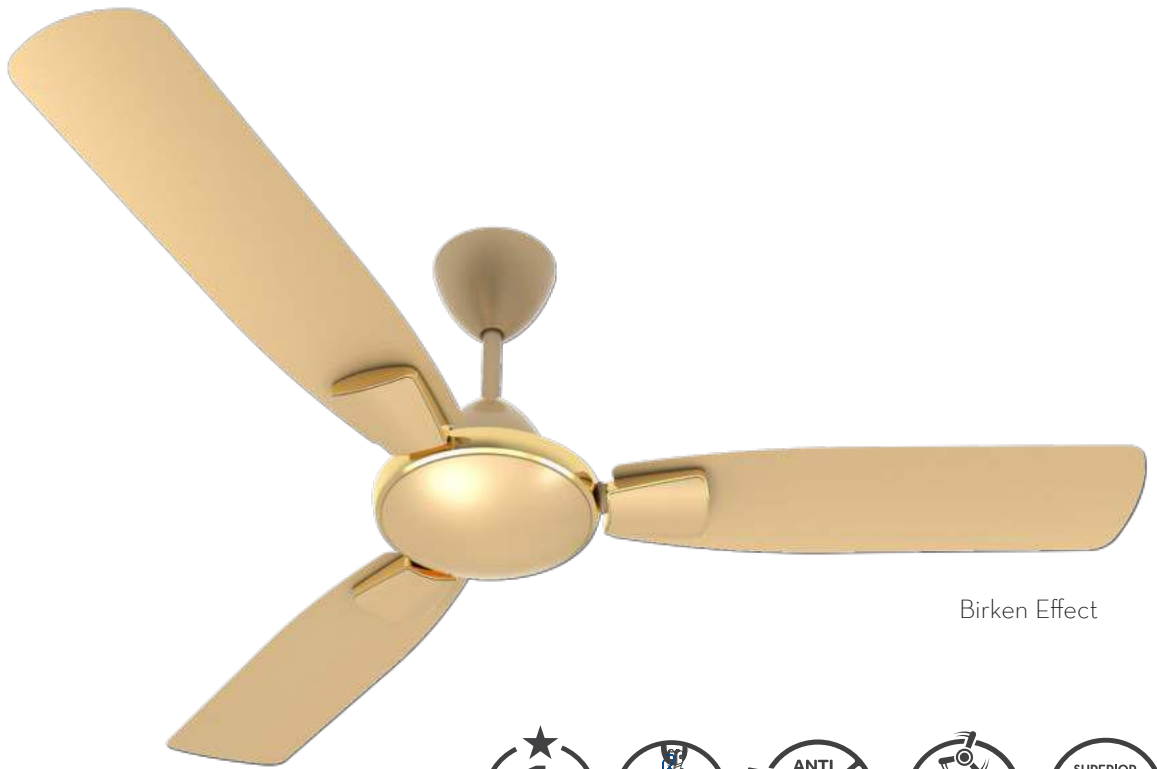

Birken Effect

TORO

- Contemporary design to compliment modern décor
- Broad and aerodynamically designed blades for high air delivery
- Anti-corrosive blade & body

Star Rating	Sweep (mm)	Power Inputs (Watts)	Speed (RPM)	Air Delivery (CMM)
1 Star	1200	53 W	370	220