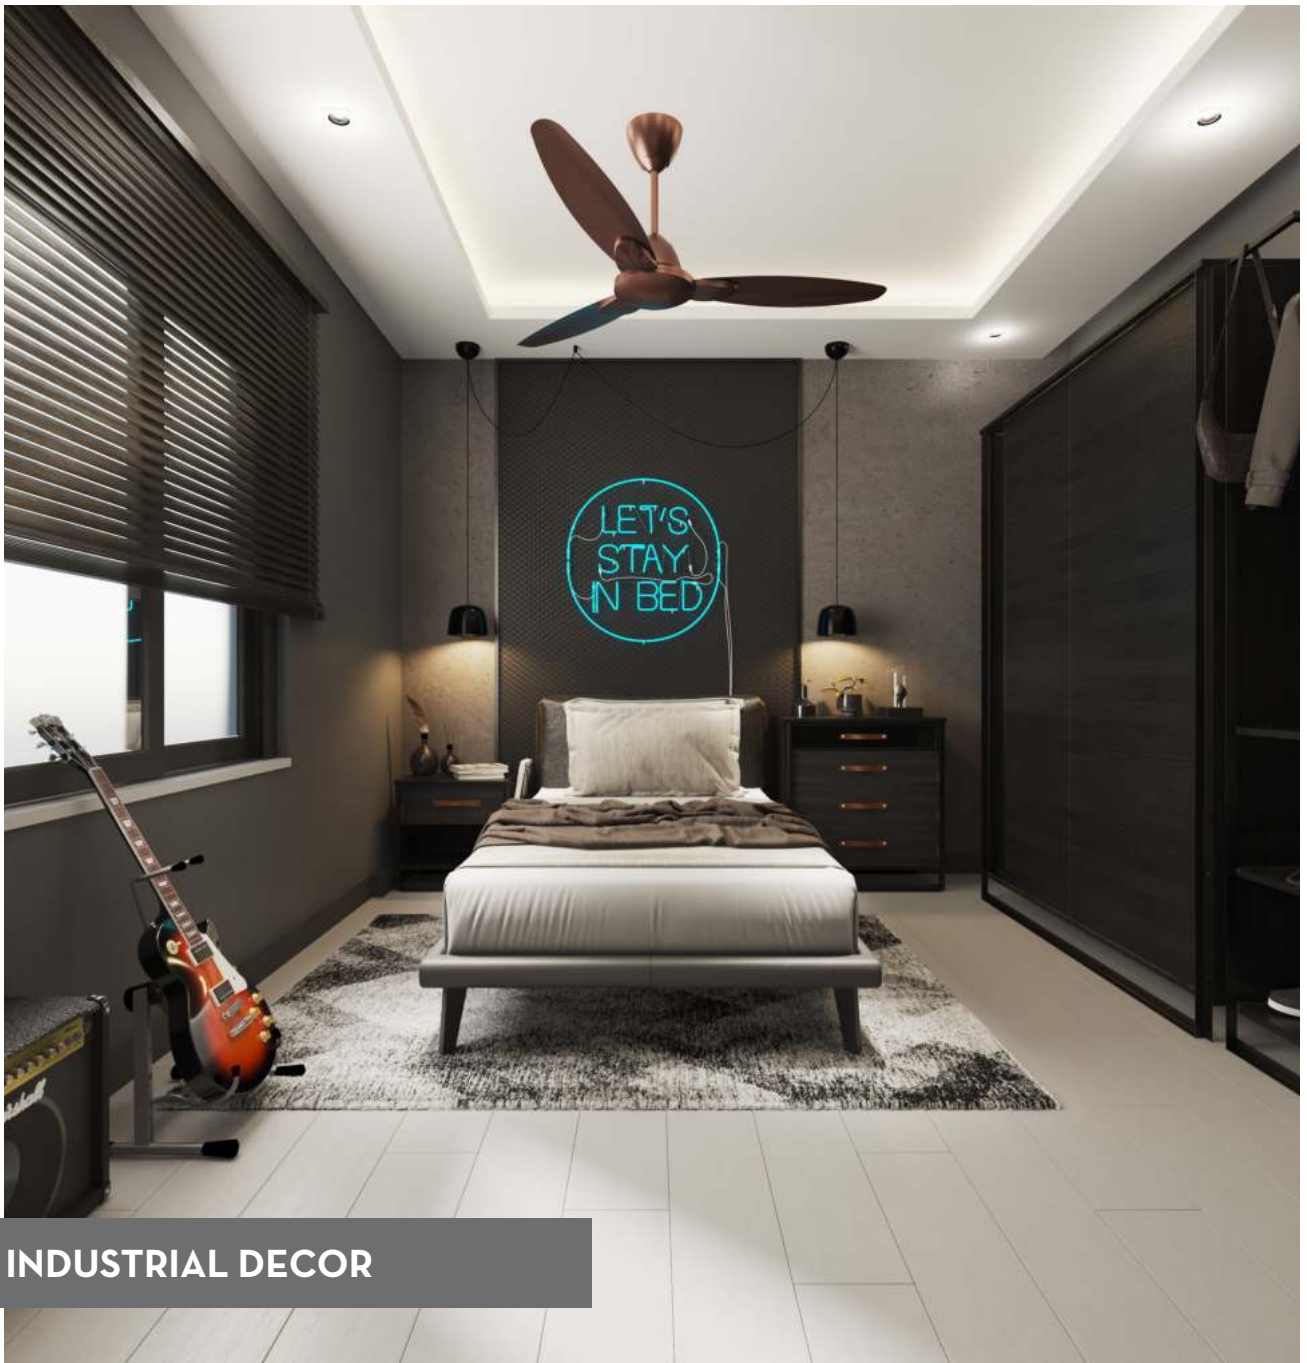

**ACTIV
POWER**
TECHNOLOGY
SUPER EFFICIENT | LONGER LIFE

**ACTIV
BLDC**
TECHNOLOGY

Crompton

FANS CATALOGUE **2023**

INDUSTRIAL DECOR

Born from the foundations of old warehouses, factories and mills, this style focuses on staying close to the raw nature of space. High ceilings, open plan formats, high-contrast art pieces, darker color palettes and plenty of metal create a look that's polished yet ever welcoming and casual.