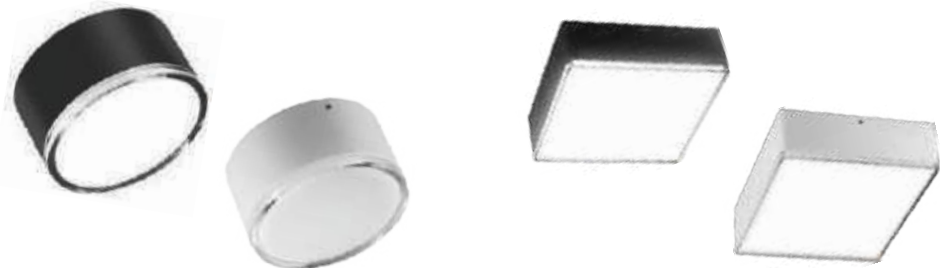

NEO (R) (S)

8W 15W

IP20

Watt	Body Color	CCT	Size (mm)	Beam Angle
8W Rd	PKW / BK	3000K	D90 x H45	100°
15W Rd	PKW / BK	3000K	D140 x H96	100°
8W Sq	PKW / BK	3000K	L90 x W90 x H46	100°
15W Sq	PKW / BK	3000K	L140 x W140 x H96	100°

1 YEARS WARRANTY

Powered By: **CREE**