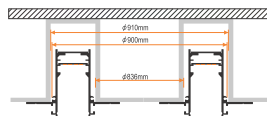

TRACK DEEP RECESSED TRIMLESS

1500MM

T20 R1500

1/3 Round arc Length