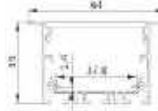

Std. Length 2mtr.

7535 (DEEP)

SURFACE