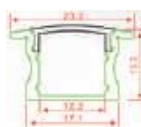

LED ALUMINIUM PROFILE

8MM

SURFACE

CONCEALED

Std. Length 2mtr.

10MM

SURFACE

CONCEALED

Std. Length 2mtr.

10MM DEEP

SURFACE

CONCEALED

Std. Length 2mtr.

12MM

SURFACE

Std. Length 2mtr.

14MM

SURFACE

Std. Length 2mtr.

13.5MM

SURFACE

CONCEALED

Std. Length 2mtr.

17MM ECO

SURFACE

CONCEALED

Std. Length 2mtr.

17MM HEAVY

SURFACE

CONCEALED

Std. Length 2mtr.

17MM DEEP

SURFACE

CONCEALED

Std. Length 2mtr.