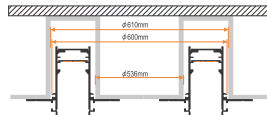

ROUND LINEAR MAGNETIC LIGHTING

TRACK DEEP RECESSED TRIMLESS

600MM

T20 R 600

1/4 Round arc Length

TRACK DEEP RECESSED TRIMLESS

900MM

T20 R 900