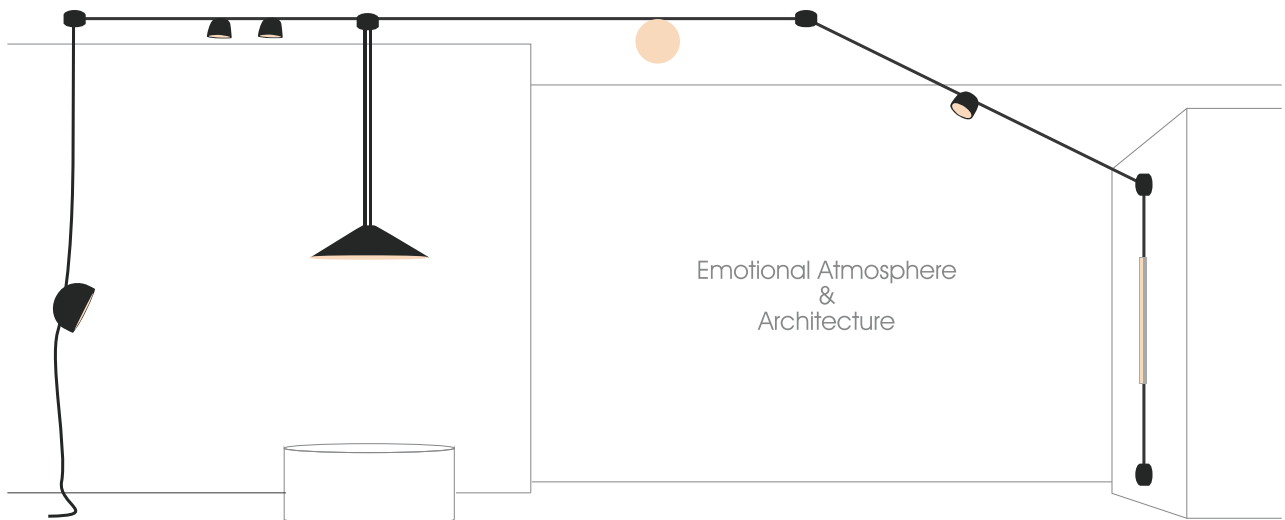

GLO BELT

**DRAWING THE BELT IN THE SPACE,
CONDUCTING LIGHT TO THE FAVOR PLACE**

- Free
- Simple
- Warm
- Release
- Avant-grade
- Improvisation

Std. Length 20 Mtrs

Belt Includes 1pcs scissor + 2 pcs screw-driver + 2pcs plastic wrench