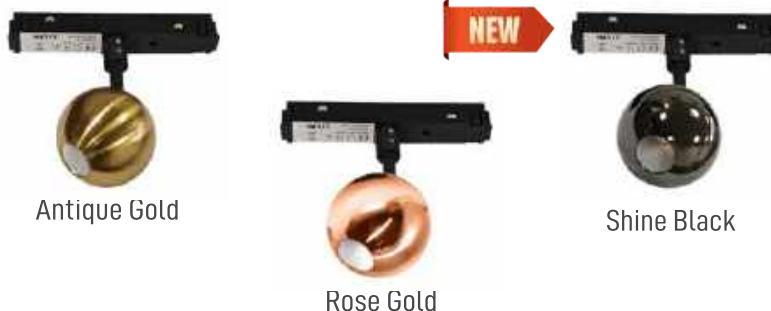

NEUE LED TRACKLIGHT

5W

Antique Gold

Rose Gold

Shine Black

Product Code	Watt	CCT	Size (mm)	Beam Angle	CRI	Luminous Flux
T20 T14	5W	3000K	D50 x L110	38°	90	1100 LM/W

2 YEARS WARRANTY

Compatible for Round Magnetic Tracks

Powered By: [bridgelux](#) | 48V