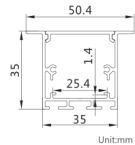

CONCEALED

Std. Length 2mtr.

5035 (DEEP)

SURFACE