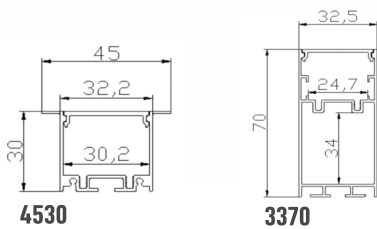

**BESPOKE
LIGHTS**
(CUSTOM ORDER)

DELIVERY 6 - 12 DAYS