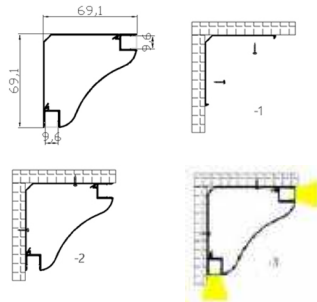

NEW AMBI 9060

Std. Length 3mtr.

AMBI 10070

Std. Length 3mtr.

LED ALUMINIUM ART SERIES

NEW ART 8585

Std. Length 3mtr.

NEW ART 7070