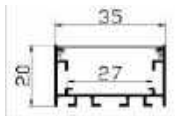

3520

SURFACE