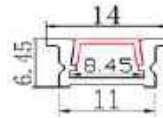

LED ALUMINIUM PROFILE

8MM

SURFACE

CONCEALED

Std. Length 2mtr.

10MM

SURFACE

CONCEALED

Std. Length 2mtr.

10MM DEEP

SURFACE

CONCEALED

Std. Length 2mtr.

12MM

SURFACE

Std. Length 2mtr.

14MM

SURFACE

Std. Length 2mtr.

13.5MM

SURFACE

CONCEALED

Std. Length 2mtr.

17MM ECO

SURFACE

CONCEALED

Std. Length 2mtr.

17MM HEAVY

SURFACE

CONCEALED

Std. Length 2mtr.

17MM DEEP

SURFACE

CONCEALED

Std. Length 2mtr.