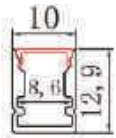

LED ALUMINIUM PROFILE

8MM

SURFACE

CONCEALED

Std. Length 2mtr.

10MM

SURFACE

CONCEALED

Std. Length 2mtr.

10MM DEEP

SURFACE

CONCEALED

Std. Length 2mtr.

12MM

SURFACE

Std. Length 2mtr.

14MM

SURFACE

Std. Length 2mtr.

13.5MM

SURFACE

CONCEALED

Std. Length 2mtr.

17MM ECO

SURFACE

CONCEALED

Std. Length 2mtr.

17MM HEAVY

SURFACE

CONCEALED

Std. Length 2mtr.

17MM DEEP

SURFACE

CONCEALED

Std. Length 2mtr.