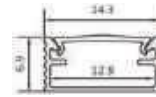

LED ALUMINIUM PROFILE

8MM

SURFACE

CONCEALED

Std. Length 2mtr.

10MM

SURFACE

CONCEALED

Std. Length 2mtr.

10MM DEEP

SURFACE

CONCEALED

Std. Length 2mtr.

12MM

SURFACE

Std. Length 2mtr.

14MM

SURFACE

Std. Length 2mtr.

13.5MM

SURFACE

CONCEALED

Std. Length 2mtr.

17MM ECO

SURFACE

CONCEALED

Std. Length 2mtr.

17MM HEAVY

SURFACE

CONCEALED

Std. Length 2mtr.

17MM DEEP

SURFACE

CONCEALED

Std. Length 2mtr.