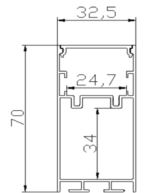

UL 1104

40W 4 feet

UL 1204

40W 4 feet

UL 1304

40W 4 feet

UL 1404

40W 4 feet

UL 1504

40W 4 feet

UL 1404 (CCT)

40W 4 feet

30W 4 feet

Also available in **8 feet / 12 feet.**

For **FULHAM** Dirve add ₹.300/- on the billing price