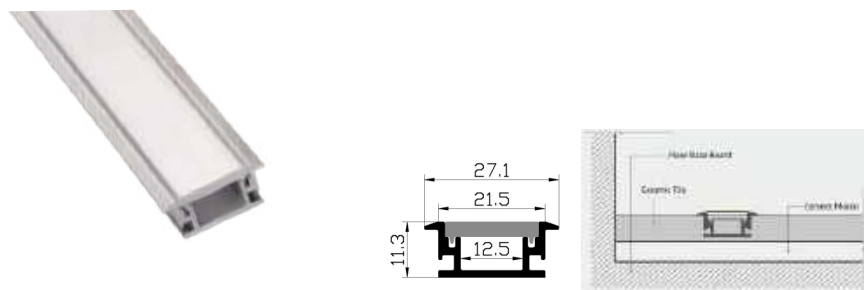

WALL WASHER SINGLE SIDE

Std. Length 2mtr.

WALL WASHER DOUBLE SIDE

Std. Length 2mtr.

LED ALUMINIUM FLOOR PROFILE

FLOOR 402

Std. Length 2mtr.

FLOOR 403