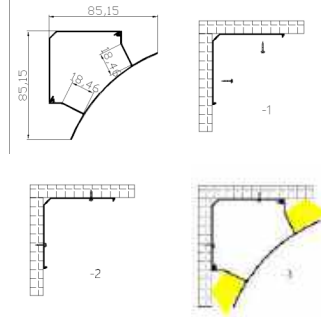

NEW AMBI 9060

Std. Length 3mtr.

AMBI 10070

Std. Length 3mtr.

LED ALUMINIUM ART SERIES

NEW ART 8585

Std. Length 3mtr.

NEW ART 7070