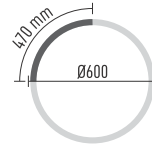

TRACK SURFACE / PENDANT

600MM

T20 600

1/4 Round arc Length