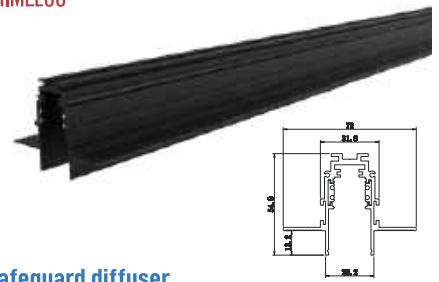

2 YEARS WARRANTY

Compatible for Round Magnetic Tracks

Powered By: [bridgelux](#) | 48V

TRACK SURFACE / PENDANT

T20 - 1 Mtr
T20 - 2 Mtr
T20 - 3 Mtr

TRACK DEEP RECESSED TRIMLESS

T20R - 1 Mtr
T20R - 2 Mtr
T20R - 3 Mtr **Now with safeguard diffuser**