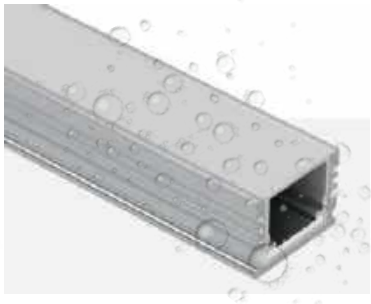

IP65

Std. Length 3mtr.

NEW HYDRO 17MM CONCEALED

IP65

Std. Length 3mtr.

NEW HYDRO 17MM DEEP SURFACE

IP65

Std. Length 3mtr.