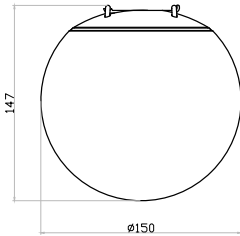

NEW GLO 360° SPHERE LIGHT