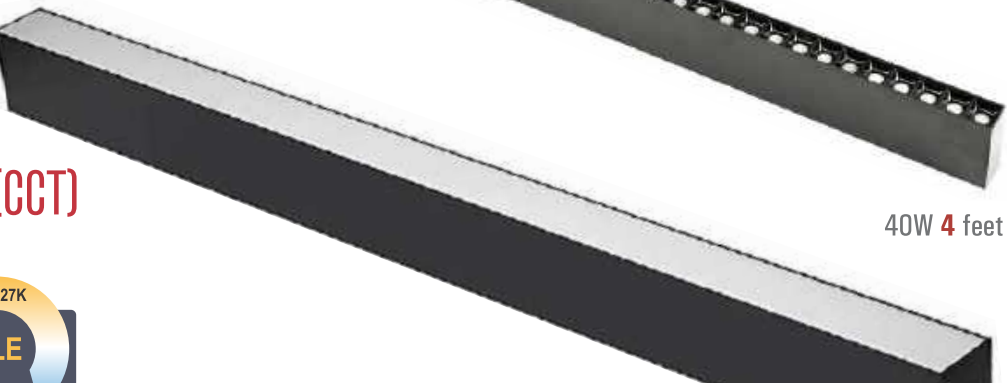

40W 4 feet

30W 4 feet

Also available in **8 feet / 12 feet.**

For **FULHAM** Dirve add ₹.300/- on the billing price