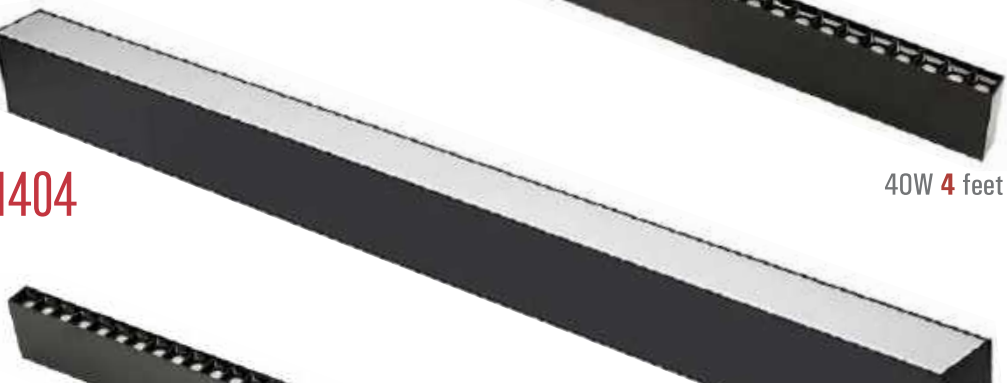

40W 4 feet

UL 1504