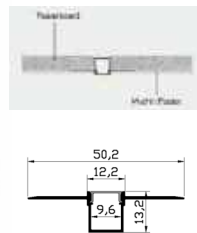

Std. Length 3mtr.

NEW TRIMLESS 12MM