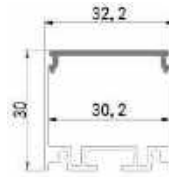

4530 SURFACE