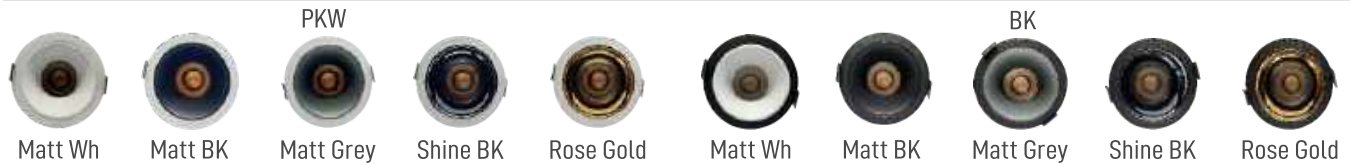

2 YEARS WARRANTY

Powered By: **bridgelux**

ULTRA **HOT ITEM**

9W 15W 24W

Watt	Body Color	CCT	Size (mm)	Cutout	Beam Angle
9W	PKW / BK	3.5 / 4 / 5 / 6000K	D65 x H50	55mm	36°
15W	PKW / BK	3.5 / 4 / 5 / 6000K	D85 x H58	75mm	36°
24W	PKW / BK	3.5 / 4 / 5 / 6000K	D110 x H68	95mm	36°