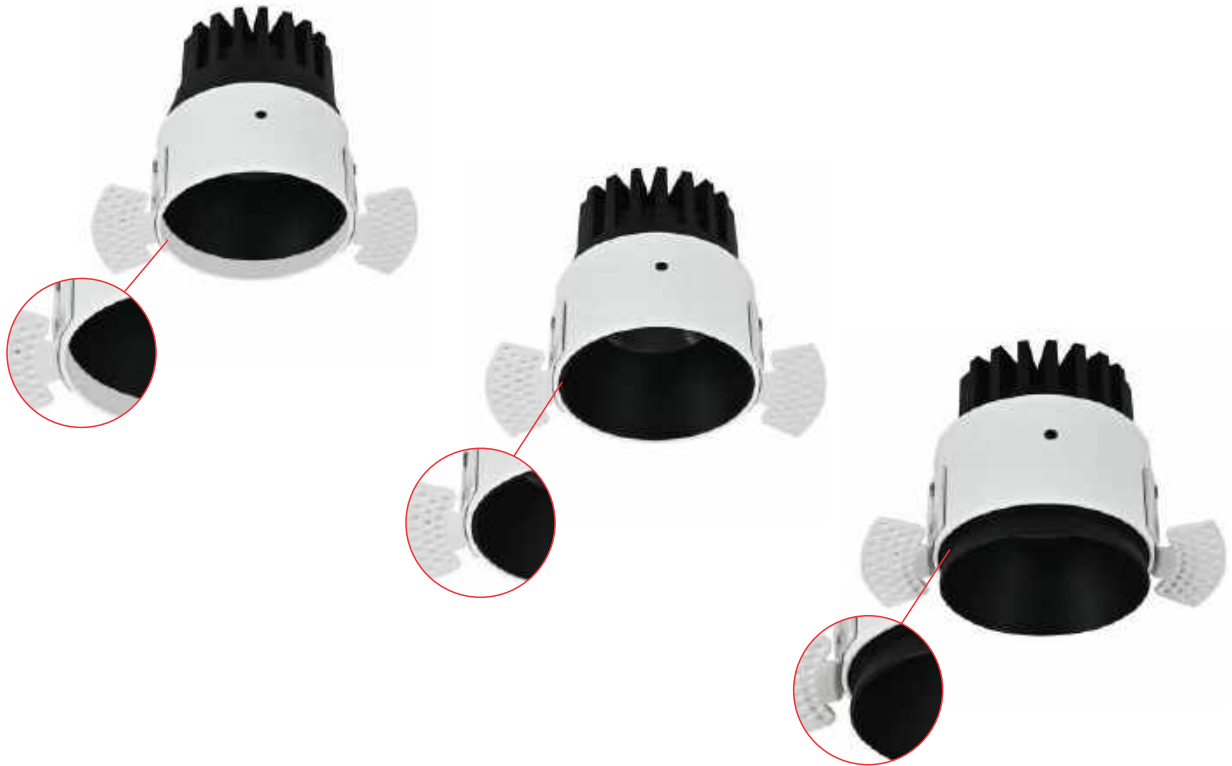

3 YEARS WARRANTY

Powered By: **bridgelux**

TRIMLESS INSTALLATION SCHEMATIC

NEW SWIFT

9W 13.5W

Watt	Body Color	CCT	Size (mm)	Cutout	Beam Angle	CRI
9W	PKW / BK	3 / 4000K	D75 x H98	72mm	15° / 24° / 36°	90
13.5W	PKW / BK	3 / 4000K	D75 x H98	72mm	15° / 24° / 36°	90