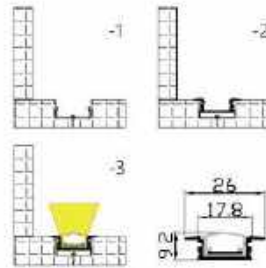

NEW HYDRO 17MM CONCEALED

IP65