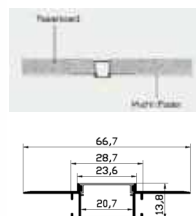

Std. Length 3mtr.

NEW TRIMLESS 25MM