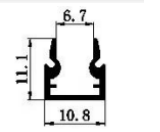

NEW CUBE 11

Body Color : German Grey Std. Length 3mtr.