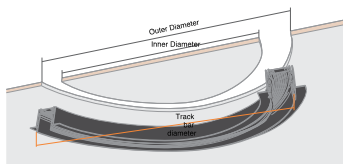

TRACK DEEP RECESSED TRIMLESS

1500MM

T20 R1500