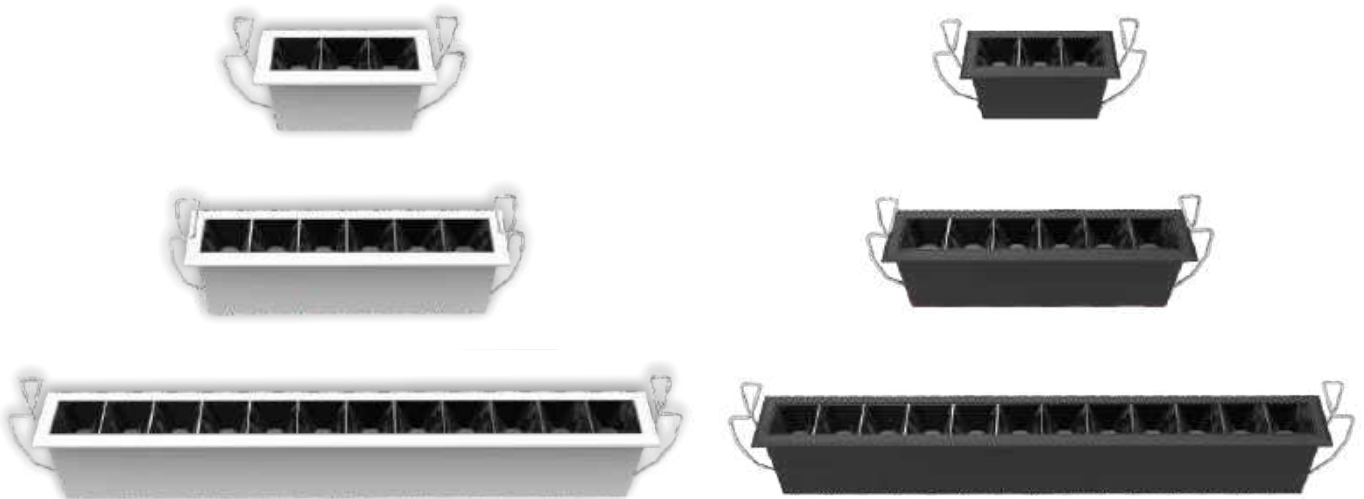

DOT

4W 8W 15W

Watt	Body Color	CCT	Size (mm)	Cutout	Beam Angle
4W	PKW + BK / BK + BK	3 / 4 / 5000K	L68.5 x W35.6 x H30.5	64mm x 26mm	30°
8W	PKW + BK / BK + BK	3 / 4 / 5000K	L125 x W35.6 x H30.5	121mm x 26mm	30°
15W	PKW + BK / BK + BK	3 / 4 / 5000K	L239.5 x W35.6 x H30.5	235mm x 26mm	30°

2 YEARS WARRANTY

Powered By: **CREE**