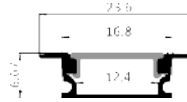

RG 17MM

CONCEALED