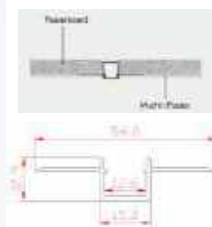

Std. Length 3mtr.

NEW TRIMLESS 15MM