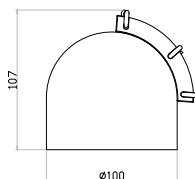

NEW **GLO** DIRECT DIFFUSED LIGHT

Product Code	Watt	CCT	Body Color	Beam Angle	CRI	Luminous Flux
GL-A02	12W	3000K	Sand Black / Sand White	120°	90	794lm

Powered By: **OSRAM** LED | 48V