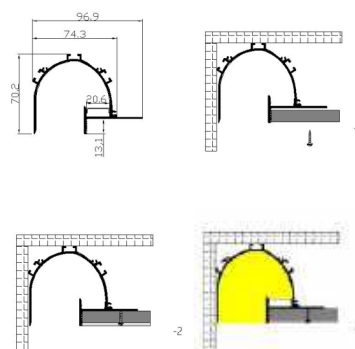

NEW AMBI 9060

Std. Length 3mtr.

AMBI 10070

Std. Length 3mtr.

LED ALUMINIUM ART SERIES

NEW ART 8585

Std. Length 3mtr.

NEW ART 7070