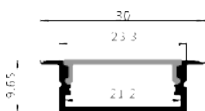

LED ALUMINIUM GOLD PROFILE

RG 8MM

CONCEALED

Std. Length 2mtr.

RG 17MM

CONCEALED

Std. Length 2mtr.

LED ALUMINIUM BLACK PROFILE

BK 8MM

SURFACE

CONCEALED

Std. Length 2mtr.

BK 10MM DEEP

SURFACE

CONCEALED

Std. Length 2mtr.

BK 17MM

SURFACE

CONCEALED

Std. Length 2mtr.

BK 17MM DEEP

SURFACE

CONCEALED

Std. Length 2mtr.

BK 25MM

SURFACE

CONCEALED

Std. Length 2mtr.

BK 10MM CORNER

Std. Length 2mtr.

SAMPLE BOX

LIMITED STOCK