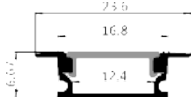

LED ALUMINIUM GOLD PROFILE

RG 8MM

CONCEALED

Std. Length 2mtr.

RG 17MM

CONCEALED

Std. Length 2mtr.

LED ALUMINIUM BLACK PROFILE

BK 8MM

SURFACE

CONCEALED

Std. Length 2mtr.

BK 10MM DEEP

SURFACE

CONCEALED

Std. Length 2mtr.

BK 17MM

SURFACE

CONCEALED

Std. Length 2mtr.

BK 17MM DEEP

SURFACE

CONCEALED

Std. Length 2mtr.

BK 25MM

SURFACE

CONCEALED

Std. Length 2mtr.

BK 10MM CORNER

Std. Length 2mtr.

SAMPLE BOX

LIMITED STOCK