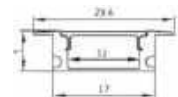

LED ALUMINIUM PROFILE

8MM

SURFACE

CONCEALED

Std. Length 2mtr.

10MM

SURFACE

CONCEALED

Std. Length 2mtr.

10MM DEEP

SURFACE

CONCEALED

Std. Length 2mtr.

12MM

SURFACE

Std. Length 2mtr.

14MM

SURFACE

Std. Length 2mtr.

13.5MM

SURFACE

CONCEALED

Std. Length 2mtr.

17MM ECO

SURFACE

CONCEALED

Std. Length 2mtr.

17MM HEAVY

SURFACE

CONCEALED

Std. Length 2mtr.

17MM DEEP

SURFACE

CONCEALED

Std. Length 2mtr.