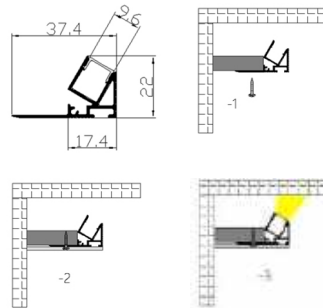

Std. Length 2.4mtr. (8Ft.)
3.6mtr. (12Ft.)

LED ALUMINIUM PROFILE AMBI SERIES

NEW AMBI 4262

Std. Length 3mtr.

NEW AMBI 4119

Std. Length 3mtr.

NEW AMBI 4118

Std. Length 3mtr.