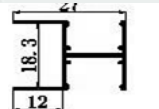

NEW CUBE 05

Body Color : German Grey Std. Length 3mtr.

NEW CUBE 11

Body Color : German Grey Std. Length 3mtr.

NEW CUBE 15

Body Color : German Grey Std. Length 3mtr.

SHELF PROFILE 01

Body Color : Black Std. Length 3mtr.