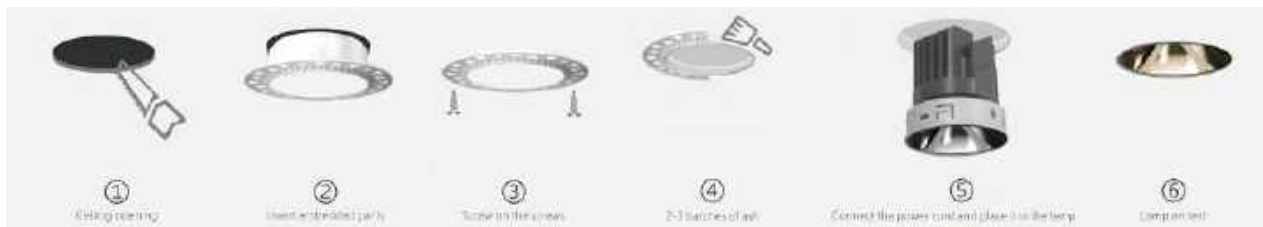

3 YEARS WARRANTY

Powered By: **bridgelux**

TRIMLESS INSTALLATION SCHEMATIC

NEW SWIFT

9W 13.5W

Watt	Body Color	CCT	Size (mm)	Cutout	Beam Angle	CRI
9W	PKW / BK	3 / 4000K	D75 x H98	72mm	15° / 24° / 36°	90
13.5W	PKW / BK	3 / 4000K	D75 x H98	72mm	15° / 24° / 36°	90