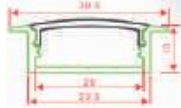

17MM DEEP

SURFACE

CONCEALED

Std. Length 2mtr.

25MM HEAVY

SURFACE

CONCEALED

Std. Length 2mtr.