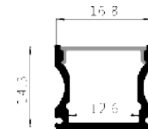

BK 17MM DEEP

SURFACE