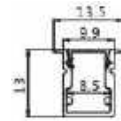

LED ALUMINIUM GOLD PROFILE

RG 8MM

CONCEALED

Std. Length 2mtr.

RG 17MM

CONCEALED

Std. Length 2mtr.

LED ALUMINIUM BLACK PROFILE

BK 8MM

SURFACE

CONCEALED

Std. Length 2mtr.

BK 10MM DEEP

SURFACE

CONCEALED

Std. Length 2mtr.

BK 17MM

SURFACE

CONCEALED

Std. Length 2mtr.

BK 17MM DEEP

SURFACE

CONCEALED

Std. Length 2mtr.

BK 25MM

SURFACE

CONCEALED

Std. Length 2mtr.

BK 10MM CORNER

Std. Length 2mtr.

SAMPLE BOX

LIMITED STOCK