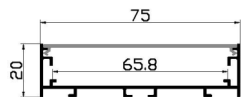

7520

SURFACE