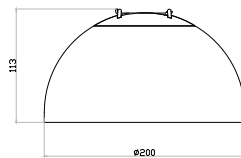

NEW GLO DIRECT DIFFUSED LIGHT

Product Code	Watt	CCT	Body Color	Beam Angle	CRI	Luminous Flux
GL-A03	20W	3000K	Sand Black / Sand White	120°	90	1651lm

Powered By: **OSRAM** LED | 48V