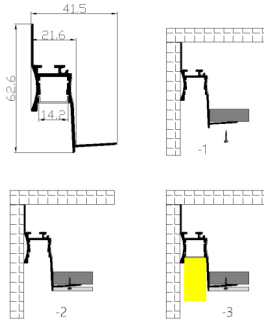

LED ALUMINIUM PROFILE AMBI SERIES

NEW AMBI 4262

Std. Length 3mtr.