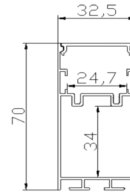

5070 LINEAR

Std. Length 2.4mtr. (8Ft.)
3.6mtr. (12Ft.)

3370

Std. Length 2.4mtr. (8Ft.)
3.6mtr. (12Ft.)

4530 CONCEALED

Std. Length 2.4mtr. (8Ft.)
3.6mtr. (12Ft.)

4530 SURFACE

Std. Length 2.4mtr. (8Ft.)
3.6mtr. (12Ft.)

3370 / 4530 DIFFUSER

3370 / 4530 BLANK

5 LED LINEAR LENS JOINTERS

3030

6060

Std. Length 2.4mtr. (8Ft.)
3.6mtr. (12Ft.)