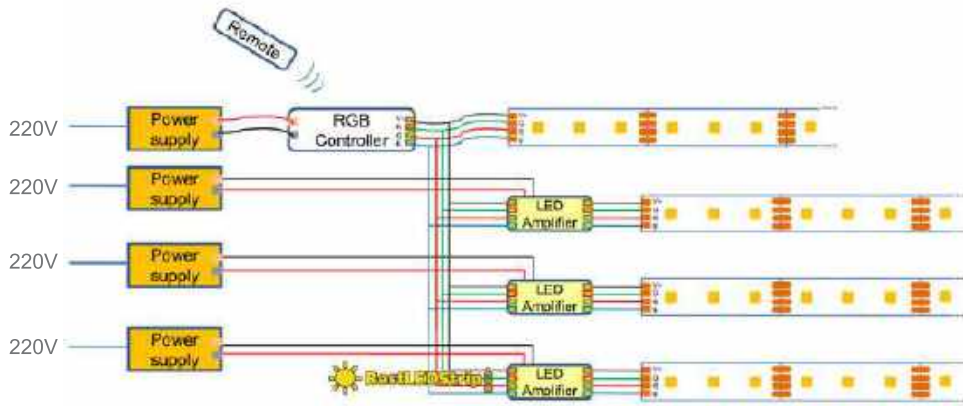

NEW 66-105

RGB + CCT LED STRIP CONTROLLER

Music Synchronisation

Network Interface synchronisation

Product Code	Input Voltage	Output	Control Distance	Size (mm)
66-105	DC-12V/24V	5 x 10 A / Channel	20Mtrs.	L91 x W29 x H91