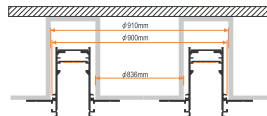

ROUND LINEAR MAGNETIC LIGHTING

TRACK DEEP RECESSED TRIMLESS

600MM

T20 R 600

1/4 Round arc Length

TRACK DEEP RECESSED TRIMLESS

900MM

T20 R 900