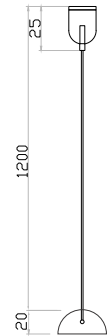

SUSPENSION KIT
GL-C05