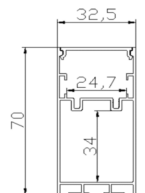

UL 1104

40W 4 feet

UL 1204

40W 4 feet

UL 1304

40W 4 feet

UL 1404

40W 4 feet

UL 1504

40W 4 feet

UL 1404 (CCT)

40W 4 feet

30W 4 feet

Also available in **8 feet / 12 feet.**

For **FULHAM** Dirve add ₹.300/- on the billing price