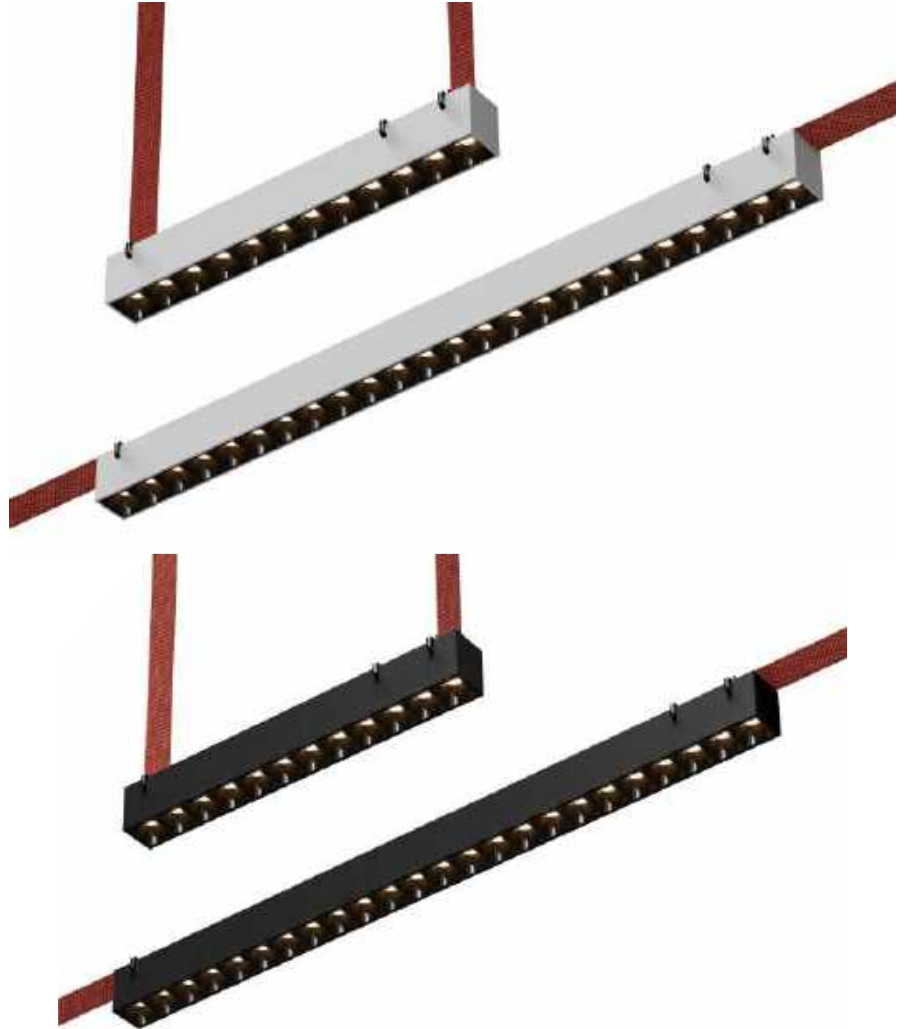

NEW **GLO** LINEAR SPOT LIGHT

Product Code	Watt	CCT	Body Color	Beam Angle	CRI	Luminous Flux
GL-A04	12W	3000K	Sand Black / Sand White	24°	90	835lm
GL-A04	24W	3000K	Sand Black / Sand White	24°	90	1671lm
GL-A04	36W	3000K	Sand Black / Sand White	24°	90	2507lm

Powered By : **OSRAM** LED | 48V