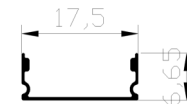

LED ALUMINIUM PROFILE

8MM

SURFACE

CONCEALED

Std. Length 2mtr.

10MM

SURFACE

CONCEALED

Std. Length 2mtr.

10MM DEEP

SURFACE

CONCEALED

Std. Length 2mtr.

12MM

SURFACE

Std. Length 2mtr.

14MM

SURFACE

Std. Length 2mtr.

13.5MM

SURFACE

CONCEALED

Std. Length 2mtr.

17MM ECO

SURFACE

CONCEALED

Std. Length 2mtr.

17MM HEAVY

SURFACE

CONCEALED

Std. Length 2mtr.

17MM DEEP

SURFACE

CONCEALED

Std. Length 2mtr.