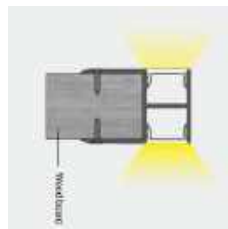

NEW CUBE 05

Body Color : German Grey Std. Length 3mtr.

NEW CUBE 11

Body Color : German Grey Std. Length 3mtr.

NEW CUBE 15

Body Color : German Grey Std. Length 3mtr.

SHELF PROFILE 01

Body Color : Black Std. Length 3mtr.