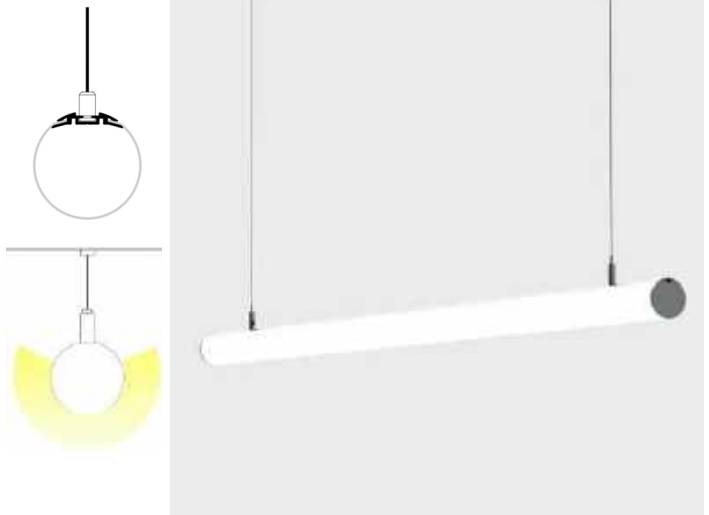

Std. Length 2.4mtr. (8Ft.)
3.6mtr. (12Ft.)

LED ALUMINIUM PROFILE AMBI SERIES

NEW AMBI 4262

Std. Length 3mtr.

NEW AMBI 4119

Std. Length 3mtr.

NEW AMBI 4118

Std. Length 3mtr.