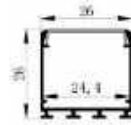

2525

SURFACE