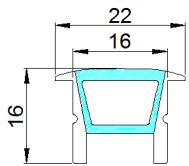

NEW 1616

SILICON FLEXIBLE PROFILE

Std. Length 25mtr.