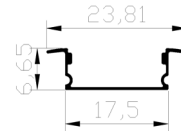

LED ALUMINIUM PROFILE

8MM

SURFACE

CONCEALED

Std. Length 2mtr.

10MM

SURFACE

CONCEALED

Std. Length 2mtr.

10MM DEEP

SURFACE

CONCEALED

Std. Length 2mtr.

12MM

SURFACE

Std. Length 2mtr.

14MM

SURFACE

Std. Length 2mtr.

13.5MM

SURFACE

CONCEALED

Std. Length 2mtr.

17MM ECO

SURFACE

CONCEALED

Std. Length 2mtr.

17MM HEAVY

SURFACE

CONCEALED

Std. Length 2mtr.

17MM DEEP

SURFACE

CONCEALED

Std. Length 2mtr.