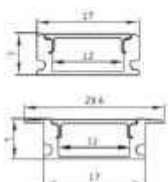

CLEAR DIFFUSER ALUMINIUM PROFILE

17MM HEAVY CONCEALED / SURFACE