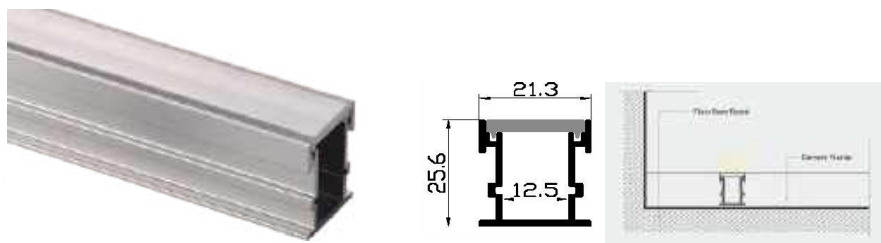

WALL WASHER SINGLE SIDE

Std. Length 2mtr.

WALL WASHER DOUBLE SIDE

Std. Length 2mtr.

LED ALUMINIUM FLOOR PROFILE

FLOOR 402

Std. Length 2mtr.

FLOOR 403