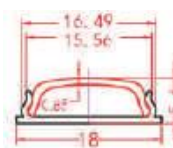

LED ALUMINIUM BENDABLE PROFILE

18MM BENDABLE