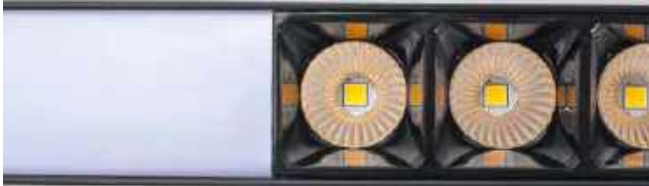

ULTIMA SERIES