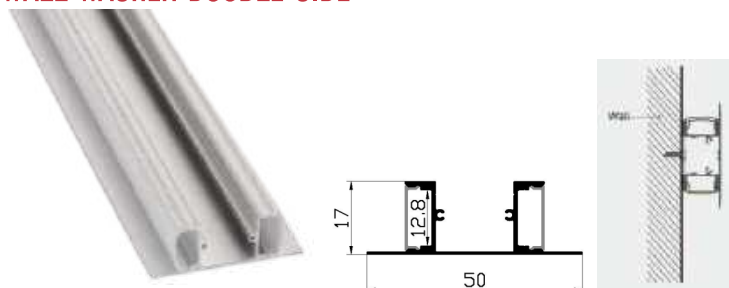

WALL WASHER DOUBLE SIDE

Std. Length 2mtr.