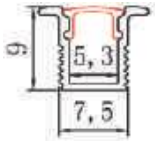

LED ALUMINIUM PROFILE

8MM

SURFACE

CONCEALED

Std. Length 2mtr.

10MM

SURFACE

CONCEALED

Std. Length 2mtr.

10MM DEEP

SURFACE

CONCEALED

Std. Length 2mtr.

12MM

SURFACE

Std. Length 2mtr.

14MM

SURFACE

Std. Length 2mtr.

13.5MM

SURFACE

CONCEALED

Std. Length 2mtr.

17MM ECO

SURFACE

CONCEALED

Std. Length 2mtr.

17MM HEAVY

SURFACE

CONCEALED

Std. Length 2mtr.

17MM DEEP

SURFACE

CONCEALED

Std. Length 2mtr.