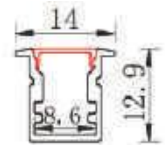

CONCEALED

Std. Length 2mtr.

10MM DEEP

SURFACE

CONCEALED

Std. Length 2mtr.

12MM

SURFACE