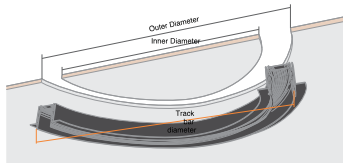

ROUND LINEAR MAGNETIC LIGHTING

TRACK DEEP RECESSED TRIMLESS

600MM

T20 R 600

1/4 Round arc Length

TRACK DEEP RECESSED TRIMLESS

900MM

T20 R 900