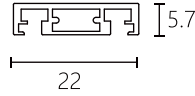

NEW LINEAR TRACK LIGHT

6W

12W

Product Code	Watt	Size (mm)	Input Voltage	Beam Angle	CRI
S20-LH06 / BT	6W	L127 x W21 x H33	48V	24°	90
S20-LH12 / BT	12W	L243 x W21 x H33	48V	24°	90

2.4 ghz

NEW TRACK RAIL

Product Code	Size (mm)
S20 - 2M-BK / BT	L2000 x W21 x H5
S20 - 3M-BK / BT	L3000 x W21 x H5