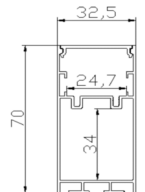

UL 1104

40W 4 feet

UL 1204

40W 4 feet

UL 1304

40W 4 feet

UL 1404

40W 4 feet

UL 1504

40W 4 feet

UL 1404 (CCT)

40W 4 feet

30W 4 feet

Also available in **8 feet / 12 feet.**

For **FULHAM** Dirve add ₹.300/- on the billing price