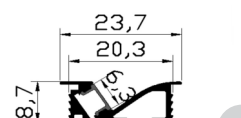

SHELF PROFILE 03

Body Color : Black / SN Std. Length 3mtr.