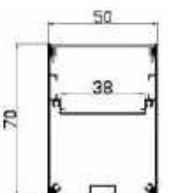

UL 1104

40W 4 feet

UL 1204

40W 4 feet

UL 1304

40W 4 feet

UL 1404

40W 4 feet

UL 1504

40W 4 feet

UL 1404 (CCT)

40W 4 feet

30W 4 feet

Also available in **8 feet / 12 feet.**

For **FULHAM** Dirve add ₹.300/- on the billing price