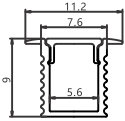

LED ALUMINIUM GOLD PROFILE

RG 8MM

CONCEALED

Std. Length 2mtr.

RG 17MM

CONCEALED

Std. Length 2mtr.

LED ALUMINIUM BLACK PROFILE

BK 8MM

SURFACE

CONCEALED

Std. Length 2mtr.

BK 10MM DEEP

SURFACE

CONCEALED

Std. Length 2mtr.

BK 17MM

SURFACE

CONCEALED

Std. Length 2mtr.

BK 17MM DEEP

SURFACE

CONCEALED

Std. Length 2mtr.

BK 25MM

SURFACE

CONCEALED

Std. Length 2mtr.

BK 10MM CORNER

Std. Length 2mtr.

SAMPLE BOX

LIMITED STOCK