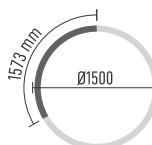

TRACK SURFACE / PENDANT

1500MM

T20 1500

1/3 Round arc Length