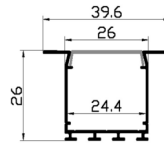

25MM HEAVY

SURFACE

CONCEALED

Std. Length 2mtr.

NEW 1720

CONCEALED

Std. Length 2mtr.

2525

SURFACE

CONCEALED

Std. Length 2mtr.

3520

SURFACE

CONCEALED

Std. Length 2mtr.

5020

SURFACE

CONCEALED

Std. Length 2mtr.

7520

SURFACE

CONCEALED

Std. Length 2mtr.