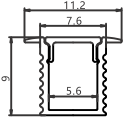

LED ALUMINIUM GOLD PROFILE

RG 8MM

CONCEALED