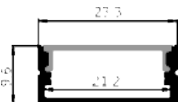

BK 25MM

SURFACE