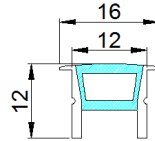

NEW 1212

SILICON FLEXIBLE PROFILE

Std. Length 25mtr.