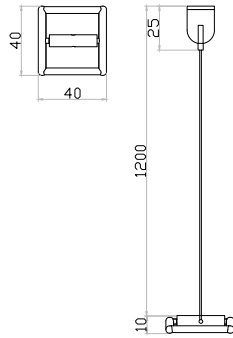

GLO SUSPENDED ACCESSORIES