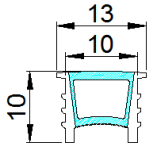

NEW 1010

SILICON FLEXIBLE PROFILE

Std. Length 25mtr.