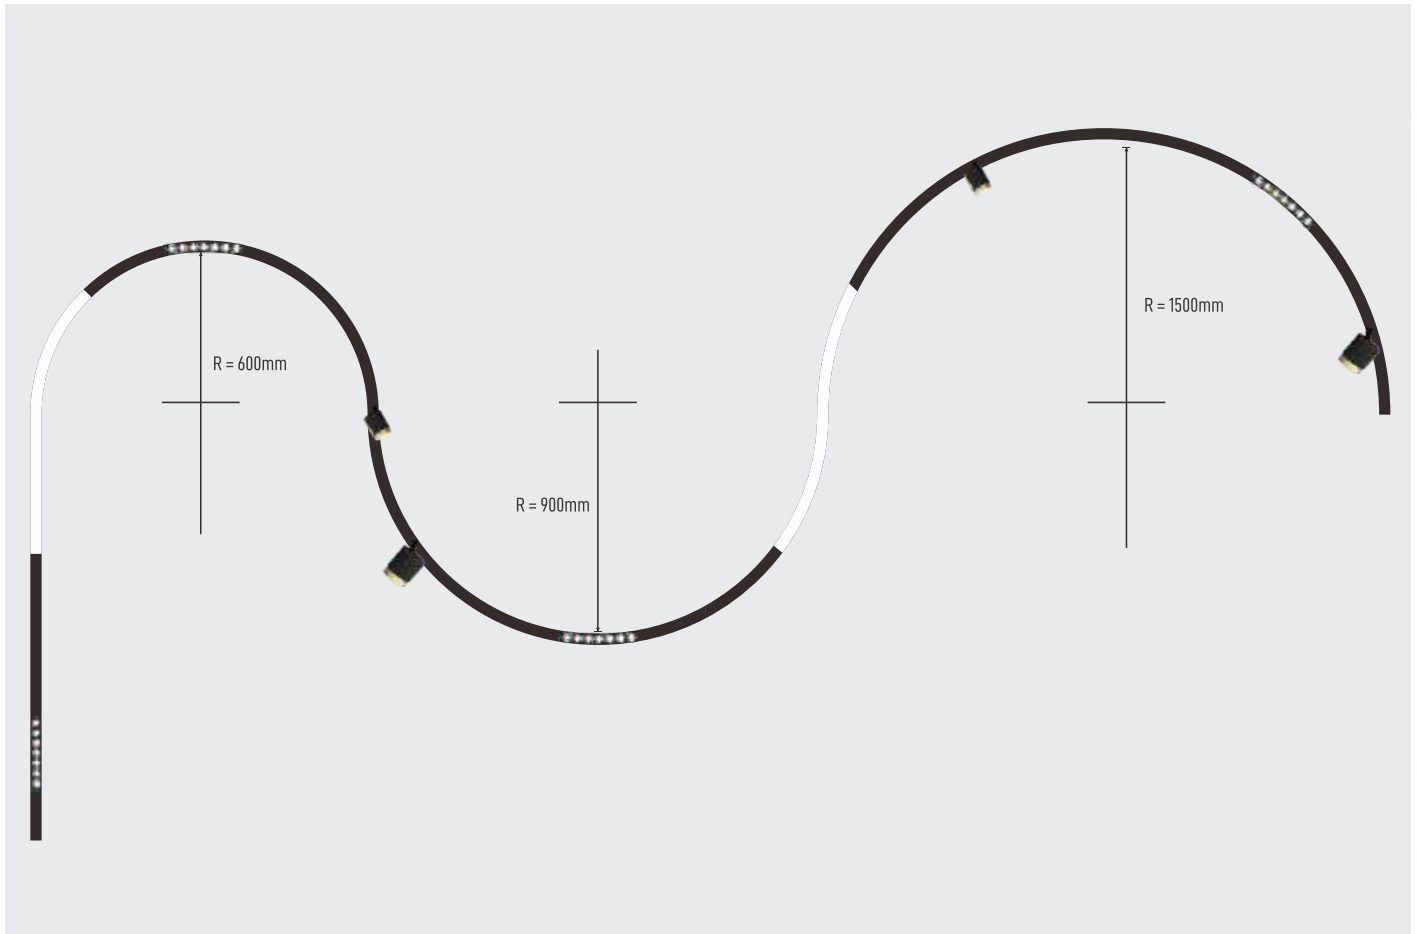

POWER SUPPLY