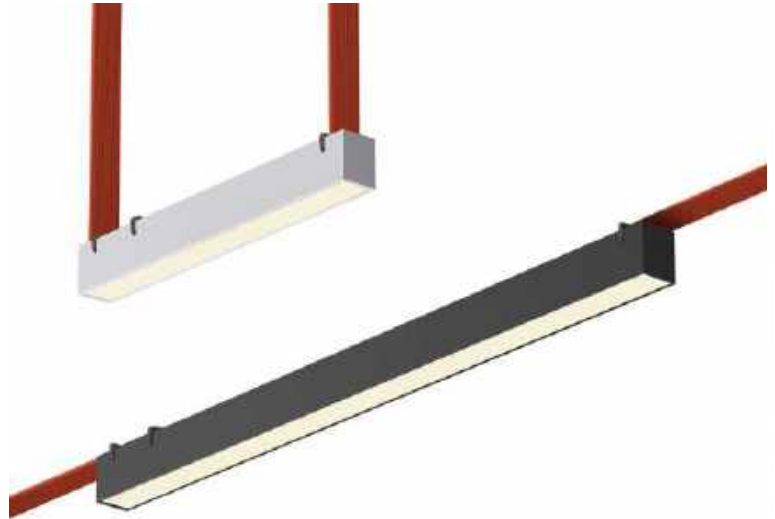

NEW

GLO LINEAR DIFFUSED LIGHT

Product Code	Watt	CCT	Body Color	Beam Angle	CRI	Luminous Flux
GL-A06	12W	3000K	Sand Black / Sand White	24°	90	586lm
GL-A06	24W	3000K	Sand Black / Sand White	24°	90	1171lm
GL-A06	36W	3000K	Sand Black / Sand White	24°	90	1756lm

Powered By: **OSRAM** LED | 48V