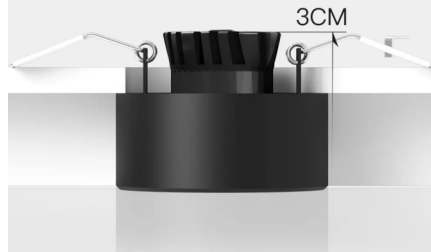

Not worry ceiling height

Low rise high space
Suspended ceiling height only 3cm