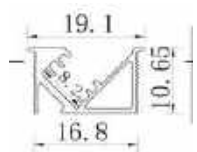

SHELF PROFILE 02

Body Color : Black Std. Length 3mtr.