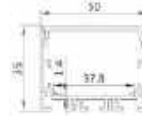

LED ALUMINIUM PROFILE

3535 (DEEP)

SURFACE

CONCEALED

Std. Length 2mtr.

5035 (DEEP)

SURFACE

CONCEALED

Std. Length 2mtr.

7535 (DEEP)

SURFACE

CONCEALED

Std. Length 2mtr.

LED ALUMINIUM CORNER PROFILE

5MM CORNER

Std. Length 2mtr.

10MM CORNER

Std. Length 2mtr.

CLEAR DIFFUSER ALUMINIUM PROFILE

17MM HEAVY CONCEALED / SURFACE

Std. Length 2mtr.

LED ALUMINIUM BENDABLE PROFILE

18MM BENDABLE

Std. Length 2mtr.