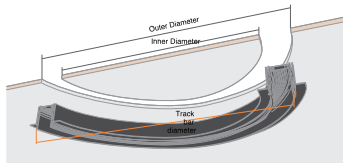

ROUND LINEAR MAGNETIC LIGHTING

TRACK DEEP RECESSED TRIMLESS

600MM

T20 R 600

1/4 Round arc Length

TRACK DEEP RECESSED TRIMLESS

900MM

T20 R 900