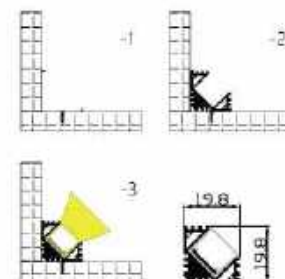

NEW HYDRO 17MM DEEP CONCEALED

IP65

Std. Length 3mtr.

NEW HYDRO CORNER PROFILE

IP65

Std. Length 3mtr.

LED ALUMINIUM PROFILE CUBE SERIES

NEW CUBE 01