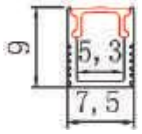

LED ALUMINIUM PROFILE

8MM