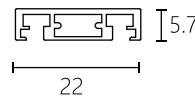

NEW TRACK RAIL

Product Code	Size (mm)
S20 - 2M-BK / BT	L2000 x W21 x H5
S20 - 3M-BK / BT	L3000 x W21 x H5