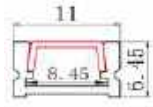

LED ALUMINIUM PROFILE

8MM

SURFACE

CONCEALED

Std. Length 2mtr.

10MM

SURFACE

CONCEALED

Std. Length 2mtr.

10MM DEEP

SURFACE

CONCEALED

Std. Length 2mtr.

12MM

SURFACE

Std. Length 2mtr.

14MM

SURFACE

Std. Length 2mtr.

13.5MM

SURFACE

CONCEALED

Std. Length 2mtr.

17MM ECO

SURFACE

CONCEALED

Std. Length 2mtr.

17MM HEAVY

SURFACE

CONCEALED

Std. Length 2mtr.

17MM DEEP

SURFACE

CONCEALED

Std. Length 2mtr.