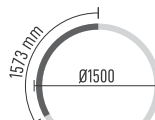

TRACK DEEP RECESSED TRIMLESS

1500MM

T20 R1500

1/3 Round arc Length