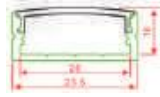

17MM DEEP

SURFACE

CONCEALED

Std. Length 2mtr.

25MM HEAVY

SURFACE

CONCEALED

Std. Length 2mtr.