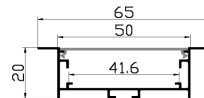

25MM HEAVY

SURFACE

CONCEALED

Std. Length 2mtr.

NEW 1720

CONCEALED

Std. Length 2mtr.

2525

SURFACE

CONCEALED

Std. Length 2mtr.

3520

SURFACE

CONCEALED

Std. Length 2mtr.

5020

SURFACE

CONCEALED

Std. Length 2mtr.

7520

SURFACE

CONCEALED

Std. Length 2mtr.