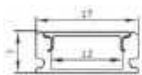

LED ALUMINIUM PROFILE

8MM

SURFACE

CONCEALED

Std. Length 2mtr.

10MM

SURFACE

CONCEALED

Std. Length 2mtr.

10MM DEEP

SURFACE

CONCEALED

Std. Length 2mtr.

12MM

SURFACE

Std. Length 2mtr.

14MM

SURFACE

Std. Length 2mtr.

13.5MM

SURFACE

CONCEALED

Std. Length 2mtr.

17MM ECO

SURFACE

CONCEALED

Std. Length 2mtr.

17MM HEAVY

SURFACE

CONCEALED

Std. Length 2mtr.

17MM DEEP

SURFACE

CONCEALED

Std. Length 2mtr.