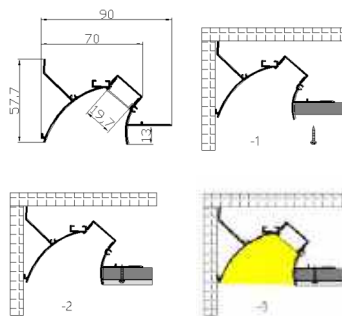

NEW AMBI 9060

Std. Length 3mtr.

AMBI 10070

Std. Length 3mtr.

LED ALUMINIUM ART SERIES

NEW ART 8585

Std. Length 3mtr.

NEW ART 7070