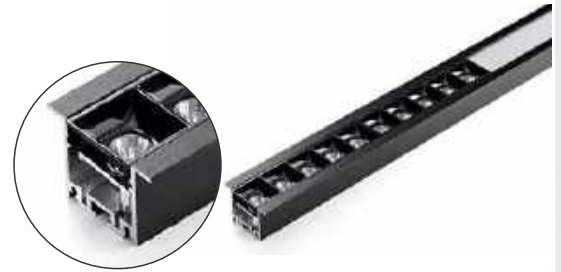

ULTIMA SERIES