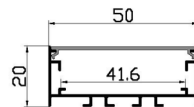

5020

SURFACE