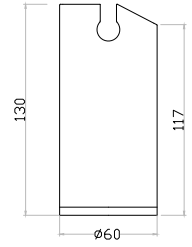

COUNTERWEIGHT (FOR FLOOR LAMP APPLICATION)
GL-D6