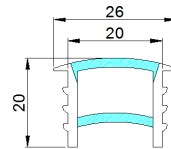

NEW 2020

SILICON FLEXIBLE PROFILE

Std. Length 25mtr.