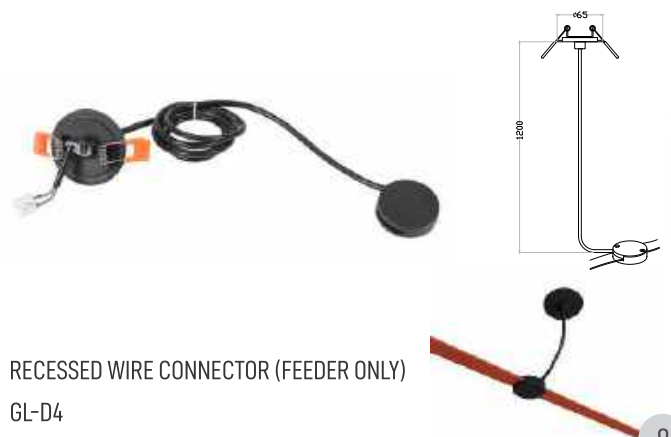

RECESSED WIRE CONNECTOR (FEEDER ONLY)
GL-D4