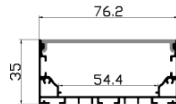

LED ALUMINIUM PROFILE

3535 (DEEP)

SURFACE

CONCEALED

Std. Length 2mtr.

5035 (DEEP)

SURFACE

CONCEALED

Std. Length 2mtr.

7535 (DEEP)

SURFACE

CONCEALED

Std. Length 2mtr.

LED ALUMINIUM CORNER PROFILE

5MM CORNER

Std. Length 2mtr.

10MM CORNER

Std. Length 2mtr.

CLEAR DIFFUSER ALUMINIUM PROFILE

17MM HEAVY CONCEALED / SURFACE

Std. Length 2mtr.

LED ALUMINIUM BENDABLE PROFILE

18MM BENDABLE

Std. Length 2mtr.