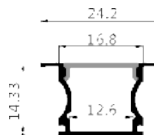

LED ALUMINIUM GOLD PROFILE

RG 8MM

CONCEALED

Std. Length 2mtr.

RG 17MM

CONCEALED

Std. Length 2mtr.

LED ALUMINIUM BLACK PROFILE

BK 8MM

SURFACE

CONCEALED

Std. Length 2mtr.

BK 10MM DEEP

SURFACE

CONCEALED

Std. Length 2mtr.

BK 17MM

SURFACE

CONCEALED

Std. Length 2mtr.

BK 17MM DEEP

SURFACE

CONCEALED

Std. Length 2mtr.

BK 25MM

SURFACE

CONCEALED

Std. Length 2mtr.

BK 10MM CORNER

Std. Length 2mtr.

SAMPLE BOX

LIMITED STOCK