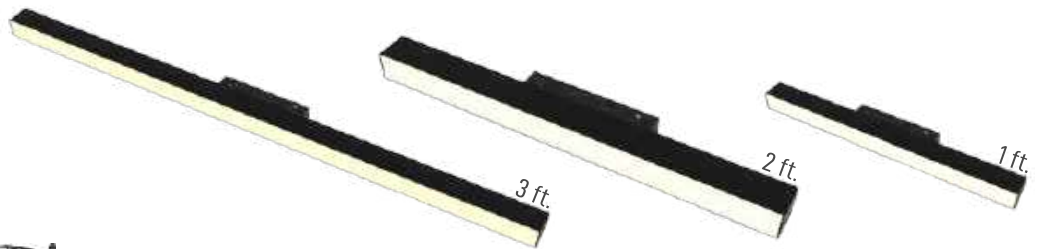

NEUE SMD BACK LIGHT

8W 15W 24W

Product Code	Watt	CCT	Size (mm)	Beam Angle	CRI	Luminous Flux
T2030	8W	3000K / 4000K	L300 x W22 x H25	120°	90	85 LM/W
T2060	15W	3000K / 4000K	L600 x W22 x H25	120°	90	85 LM/W
T2090	24W	3000K / 4000K	L900 x W22 X H25	120°	90	85 LM/W

2 YEARS WARRANTY

Powered By: **OSRAM** LED | 48V