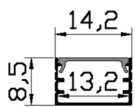

LED ALUMINIUM PROFILE

8MM

SURFACE

CONCEALED

Std. Length 2mtr.

10MM

SURFACE

CONCEALED

Std. Length 2mtr.

10MM DEEP

SURFACE

CONCEALED

Std. Length 2mtr.

12MM

SURFACE

Std. Length 2mtr.

14MM

SURFACE

Std. Length 2mtr.

13.5MM

SURFACE

CONCEALED

Std. Length 2mtr.

17MM ECO

SURFACE

CONCEALED

Std. Length 2mtr.

17MM HEAVY

SURFACE

CONCEALED

Std. Length 2mtr.

17MM DEEP

SURFACE

CONCEALED

Std. Length 2mtr.