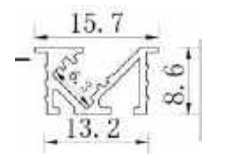

NEW CUBE 05

Body Color : German Grey Std. Length 3mtr.

NEW CUBE 11

Body Color : German Grey Std. Length 3mtr.

NEW CUBE 15

Body Color : German Grey Std. Length 3mtr.

SHELF PROFILE 01

Body Color : Black Std. Length 3mtr.