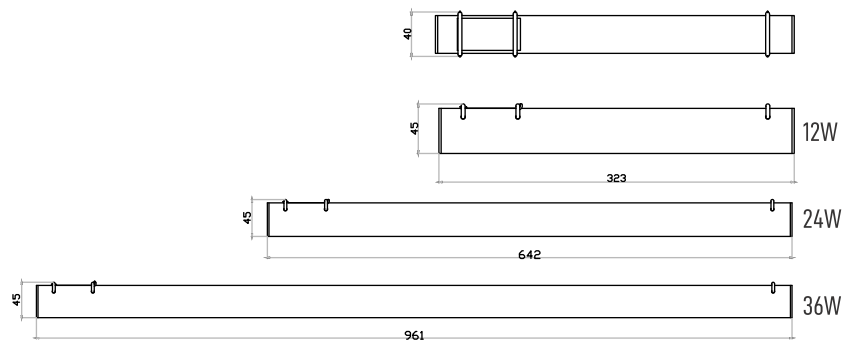

NEW

GLO LINEAR DIFFUSED LIGHT

Product Code	Watt	CCT	Body Color	Beam Angle	CRI	Luminous Flux
GL-A06	12W	3000K	Sand Black / Sand White	24°	90	586lm
GL-A06	24W	3000K	Sand Black / Sand White	24°	90	1171lm
GL-A06	36W	3000K	Sand Black / Sand White	24°	90	1756lm

Powered By: **OSRAM** LED | 48V