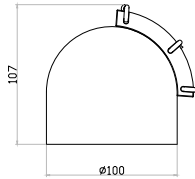

NEW **GLO** DIRECT SPOT LIGHT

Product Code	Watt	CCT	Body Color	Beam Angle	CRI	Luminous Flux
GL-A01	12W	3000K	Sand Black / Sand White	38°	90	815lm

Powered By: **CREE** | 48V