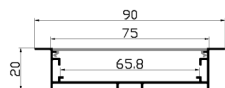

25MM HEAVY

SURFACE

CONCEALED

Std. Length 2mtr.

NEW 1720

CONCEALED

Std. Length 2mtr.

2525

SURFACE

CONCEALED

Std. Length 2mtr.

3520

SURFACE

CONCEALED

Std. Length 2mtr.

5020

SURFACE

CONCEALED

Std. Length 2mtr.

7520

SURFACE

CONCEALED

Std. Length 2mtr.