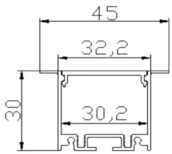

4530 CONCEALED