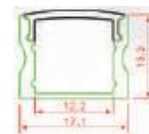

LED ALUMINIUM PROFILE

8MM

SURFACE

CONCEALED

Std. Length 2mtr.

10MM

SURFACE

CONCEALED

Std. Length 2mtr.

10MM DEEP

SURFACE

CONCEALED

Std. Length 2mtr.

12MM

SURFACE

Std. Length 2mtr.

14MM

SURFACE

Std. Length 2mtr.

13.5MM

SURFACE

CONCEALED

Std. Length 2mtr.

17MM ECO

SURFACE

CONCEALED

Std. Length 2mtr.

17MM HEAVY

SURFACE

CONCEALED

Std. Length 2mtr.

17MM DEEP

SURFACE

CONCEALED

Std. Length 2mtr.