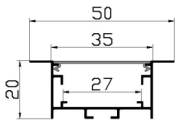

25MM HEAVY

SURFACE

CONCEALED

Std. Length 2mtr.

NEW 1720

CONCEALED

Std. Length 2mtr.

2525

SURFACE

CONCEALED

Std. Length 2mtr.

3520

SURFACE

CONCEALED

Std. Length 2mtr.

5020

SURFACE

CONCEALED

Std. Length 2mtr.

7520

SURFACE

CONCEALED

Std. Length 2mtr.