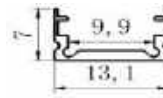

CONCEALED

Std. Length 2mtr.

10MM DEEP

SURFACE

CONCEALED

Std. Length 2mtr.

12MM

SURFACE