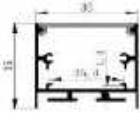

LED ALUMINIUM PROFILE

3535 (DEEP)

SURFACE