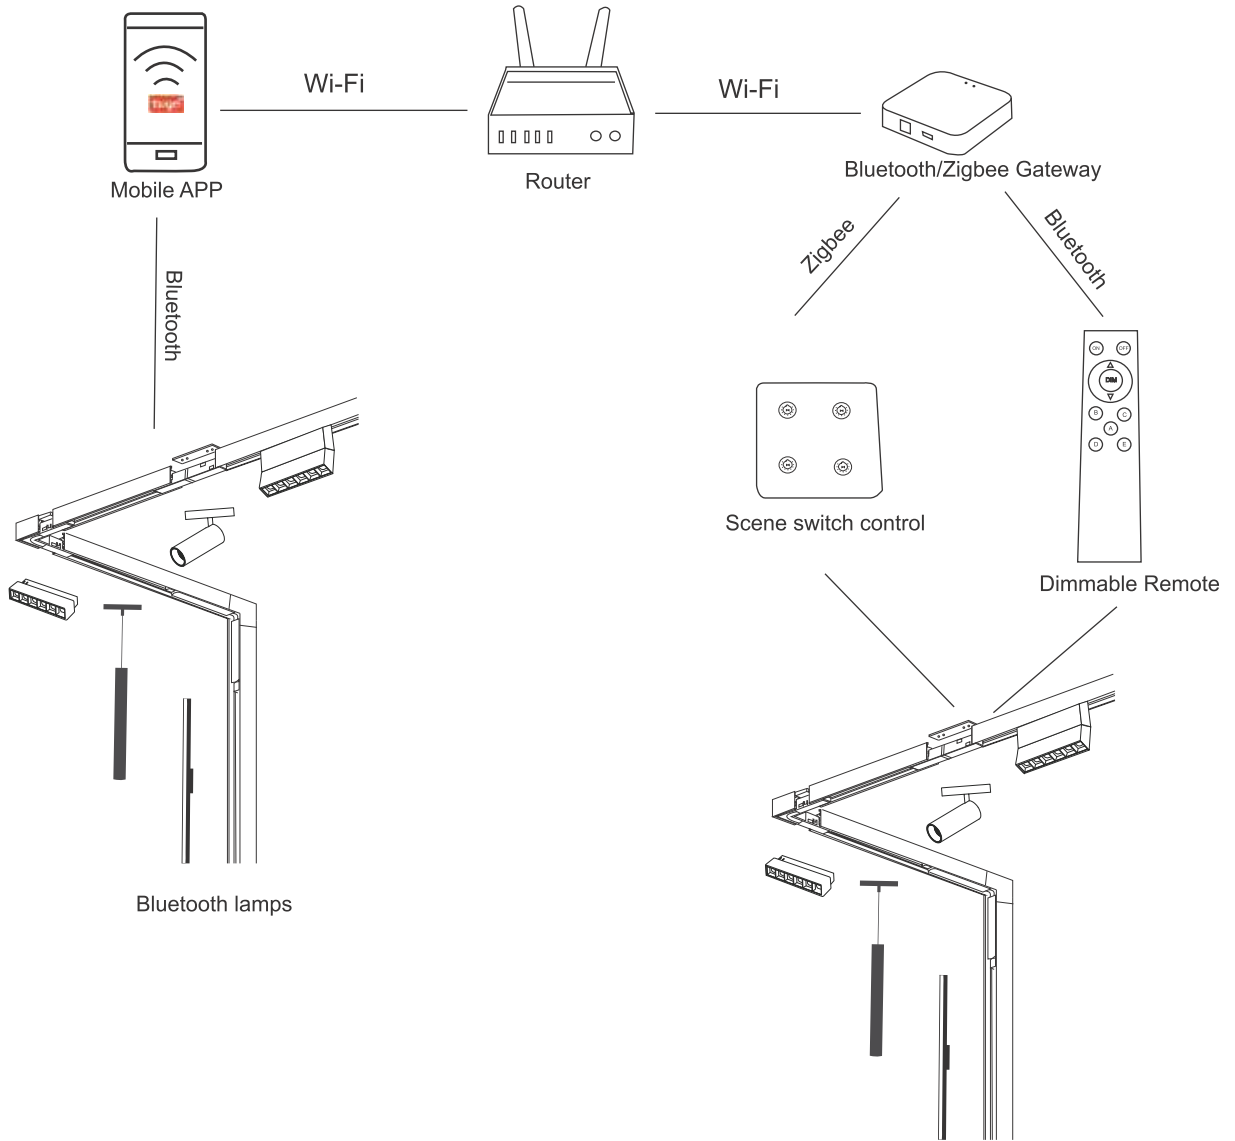

MULTI FUNCTION REMOTE CONTROL

GATEWAY

SCENE MODE CONTROLLER

ZEN Series : Ultra Thin Linear Magnetic Lighting

NEW LINEAR DIFFUSED LIGHT

10W

20W

Product Code	Watt	Size (mm)	Input Voltage	Beam Angle	CRI
S20 - E300 / BT	10W	L306 x W21 x H12	48V	120°	90
S20 - E600 / BT	20W	L600 x W21 x H12	48V	120°	90