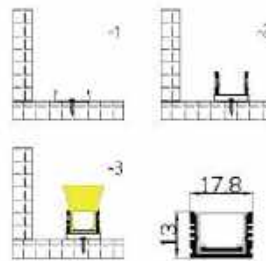

IP65

Std. Length 3mtr.

NEW HYDRO 17MM CONCEALED

IP65

Std. Length 3mtr.

NEW HYDRO 17MM DEEP SURFACE

IP65

Std. Length 3mtr.