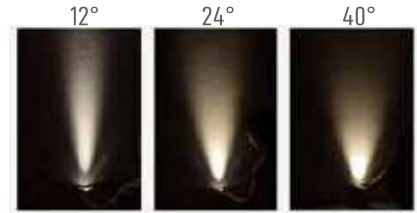

MAGIC

3W

Watt	Body Color	CCT	Size (mm)	Cutout	Beam Angle
3W	PKW / BK	3000K	D49.5 x H33	45mm	12° / 24° / 40°

Powered By: **OSRAM** LED