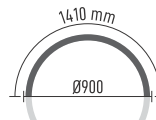

ROUND LINEAR MAGNETIC LIGHTING

TRACK DEEP RECESSED TRIMLESS

600MM

T20 R 600

1/4 Round arc Length

TRACK DEEP RECESSED TRIMLESS

900MM

T20 R 900