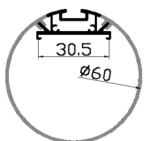

6060

Std. Length 2.4mtr. (8Ft.)
3.6mtr. (12Ft.)