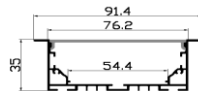

LED ALUMINIUM PROFILE

3535 (DEEP)

SURFACE

CONCEALED

Std. Length 2mtr.

5035 (DEEP)

SURFACE

CONCEALED

Std. Length 2mtr.

7535 (DEEP)

SURFACE

CONCEALED

Std. Length 2mtr.

LED ALUMINIUM CORNER PROFILE

5MM CORNER

Std. Length 2mtr.

10MM CORNER

Std. Length 2mtr.

CLEAR DIFFUSER ALUMINIUM PROFILE

17MM HEAVY CONCEALED / SURFACE

Std. Length 2mtr.

LED ALUMINIUM BENDABLE PROFILE

18MM BENDABLE

Std. Length 2mtr.