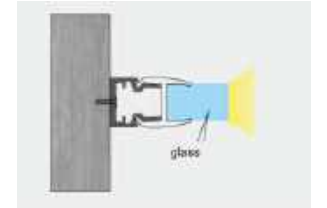

NEW CUBE 11

Body Color : German Grey Std. Length 3mtr.