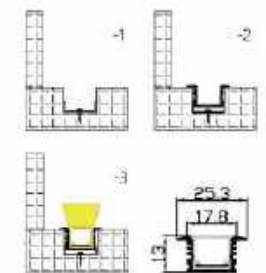

NEW HYDRO 17MM DEEP CONCEALED

IP65