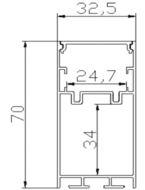

UL 1104

40W 4 feet

UL 1204

40W 4 feet

UL 1304

40W 4 feet

UL 1404

40W 4 feet

UL 1504

40W 4 feet

UL 1404 (CCT)

40W 4 feet

30W 4 feet

Also available in **8 feet / 12 feet.**

For **FULHAM** Dirve add ₹.300/- on the billing price