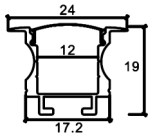

NEW 1720

CONCEALED