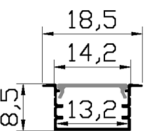

LED ALUMINIUM PROFILE

8MM

SURFACE

CONCEALED

Std. Length 2mtr.

10MM

SURFACE

CONCEALED

Std. Length 2mtr.

10MM DEEP

SURFACE

CONCEALED

Std. Length 2mtr.

12MM

SURFACE

Std. Length 2mtr.

14MM

SURFACE

Std. Length 2mtr.

13.5MM

SURFACE

CONCEALED

Std. Length 2mtr.

17MM ECO

SURFACE

CONCEALED

Std. Length 2mtr.

17MM HEAVY

SURFACE

CONCEALED

Std. Length 2mtr.

17MM DEEP

SURFACE

CONCEALED

Std. Length 2mtr.