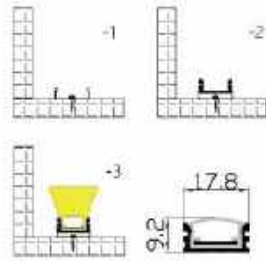

Std. Length 2mtr.

NEW

LED ALUMINIUM 17MM CURTAIN GRAZER PROFILE

Std. Length 3mtr.

Beam Angle 15°

IP65 WATERPROOF Aluminum Profile

LED ALUMINIUM PROFILE **HYDRO** SERIES

NEW HYDRO 17MM SURFACE