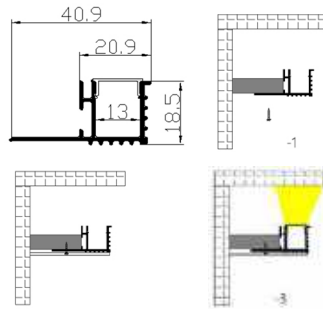

NEW AMBI 4118

Std. Length 3mtr.