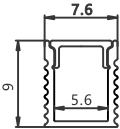

LED ALUMINIUM BLACK PROFILE

BK 8MM

SURFACE