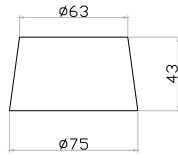

GLO FASTEN ACCESSORIES

CIRCULAR RATCHET (FOR DOUBLE BELTS)
GL-D5