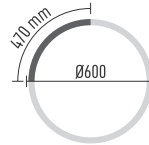

ROUND LINEAR MAGNETIC LIGHTING

TRACK DEEP RECESSED TRIMLESS

600MM

T20 R 600

1/4 Round arc Length