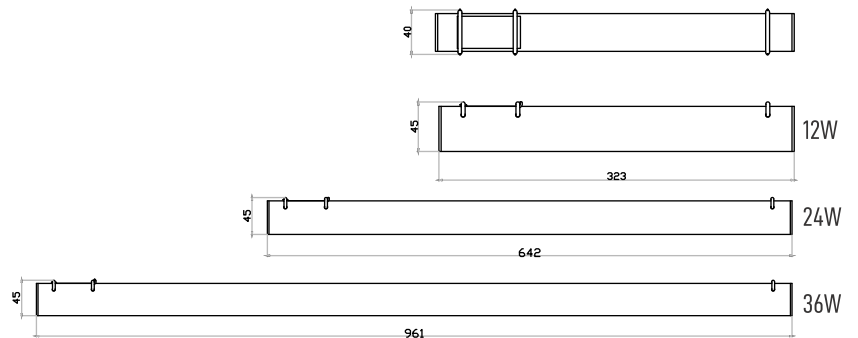

NEW **GLO** LINEAR SPOT LIGHT

Product Code	Watt	CCT	Body Color	Beam Angle	CRI	Luminous Flux
GL-A04	12W	3000K	Sand Black / Sand White	24°	90	835lm
GL-A04	24W	3000K	Sand Black / Sand White	24°	90	1671lm
GL-A04	36W	3000K	Sand Black / Sand White	24°	90	2507lm

Powered By : **OSRAM** LED | 48V