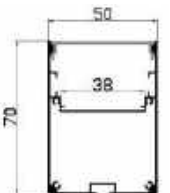

UL 1104

40W 4 feet

UL 1204

40W 4 feet

UL 1304

40W 4 feet

UL 1404

40W 4 feet

UL 1504

40W 4 feet

UL 1404 (CCT)

40W 4 feet

30W 4 feet

Also available in **8 feet / 12 feet.**

For **FULHAM** Dirve add ₹.300/- on the billing price