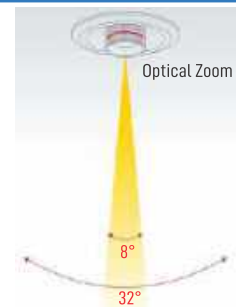

NEW BEAM

7W

Trimless

Watt	Body Color	CCT	Size (mm)	Cutout	Beam Angle
7W	PKW / BK	3 / 4000K	D50 x H65	45mm	8° - 32°
7W Trimless	PKW / BK	3 / 4000K	D45 x H65	45mm	8° - 32°

Powered By: **bridgelux**