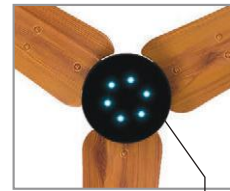

Remote Sensor and LED Indicator