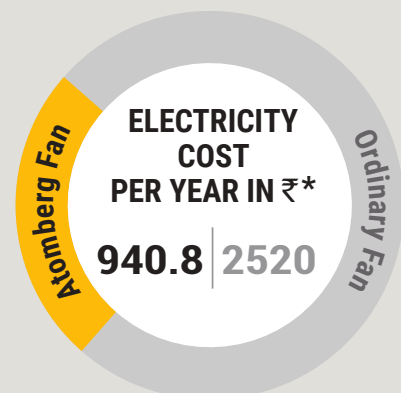

UNMATCHED FEATURES

ENERGY-EFFICIENT
BLDC MOTOR

SILENT OPERATION
WITH HIGH
AIR DELIVERY

400+
SERVICE
CENTRES

SAVES UP TO
₹1500 IN A YEAR

RUNS 3X LONGER
ON INVERTER

POWERFUL
BOOST MODE

SMART REMOTE
WITH BOOST, SLEEP
AND TIMER MODES

100% PURE
COPPER MOTOR
FOR A LONGER LIFE

CONSISTENT SPEED
EVEN AT LOW VOLTAGE
WITH ZERO
MOTOR HEATING

THE PERFECT BLEND OF STYLE & SAVINGS

A comparison: Atomberg fans vs ordinary fans

● Atomberg fan   ● Ordinary fan

*Assumptions: usage of 16 hours per day, for 300 days a year with an electricity rate of ₹ 7 per unit