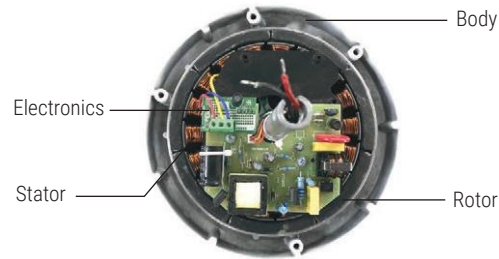

Atomberg Motor