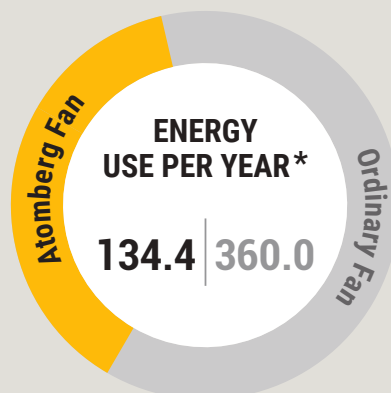

UNMATCHED FEATURES

ENERGY-EFFICIENT
BLDC MOTOR

SILENT OPERATION
WITH HIGH
AIR DELIVERY

400+
SERVICE
CENTRES

SAVES UP TO
₹1500 IN A YEAR

RUNS 3X LONGER
ON INVERTER

POWERFUL
BOOST MODE

SMART REMOTE
WITH BOOST, SLEEP
AND TIMER MODES

100% PURE
COPPER MOTOR
FOR A LONGER LIFE

CONSISTENT SPEED
EVEN AT LOW VOLTAGE
WITH ZERO
MOTOR HEATING

THE PERFECT BLEND OF STYLE & SAVINGS

A comparison: Atomberg fans vs ordinary fans

● Atomberg fan   ● Ordinary fan

*Assumptions: usage of 16 hours per day, for 300 days a year with an electricity rate of ₹ 7 per unit