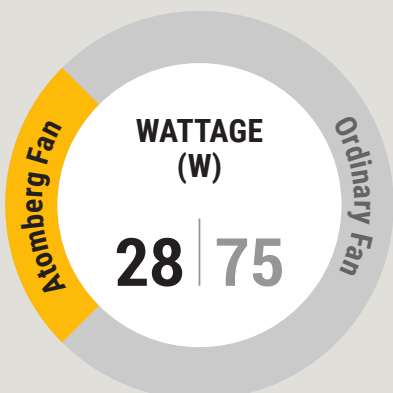

UNMATCHED FEATURES

ENERGY-EFFICIENT
BLDC MOTOR

SILENT OPERATION
WITH HIGH
AIR DELIVERY

400+
SERVICE
CENTRES

SAVES UP TO
₹1500 IN A YEAR

RUNS 3X LONGER
ON INVERTER

POWERFUL
BOOST MODE

SMART REMOTE
WITH BOOST, SLEEP
AND TIMER MODES

100% PURE
COPPER MOTOR
FOR A LONGER LIFE

CONSISTENT SPEED
EVEN AT LOW VOLTAGE
WITH ZERO
MOTOR HEATING

THE PERFECT BLEND OF STYLE & SAVINGS

A comparison: Atomberg fans vs ordinary fans

● Atomberg fan   ● Ordinary fan

*Assumptions: usage of 16 hours per day, for 300 days a year with an electricity rate of ₹ 7 per unit